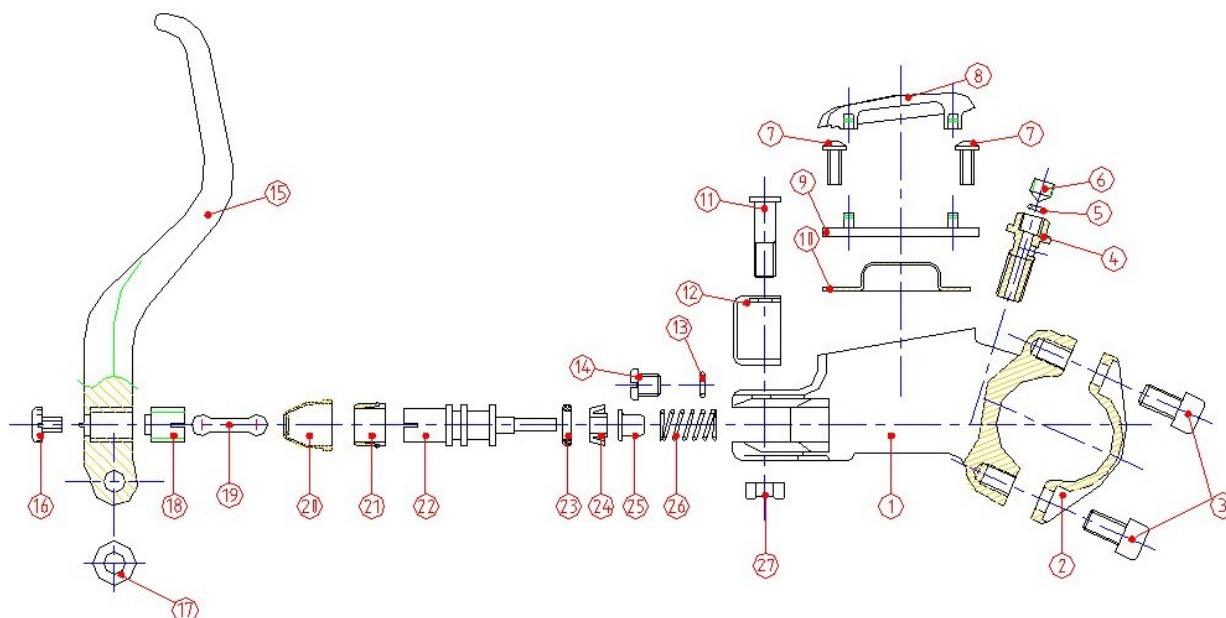

B4 Team–B4 Pro–4Racing XC_{PUMP}- POMPA

Description Descrizione	Position Posizione	Code Codice
Complete left pump 2005 Pompa sinistra completa 2005	1-2-3-3-7-7-8-9-10-11-12-15-16-17-17-18-19-20- 21-22-23-23-25-26-27	FD50542-00
Complete right pump 2005 Pompa destra completa	1-2-3-3-7-7-8-9-10-11-12-15-16-17-17-18-19-20- 21-22-23-23-25-26-27	FD50543-00
Left body pump Corpo pompa sinistro	1	FD40010-20
Right body pump Corpo pompa sinistro	1	FD40011-20
Cover lever left Kit 2005 Kit Para leva 2005	11-12-27	FD40045-20
Cover lever right Kit 2005 Kit Para leva 2005	11-12-27	FD40046-20
Brake lever Kit 2005 Kit Leva freno 2005	15-16-17-18	FD40047-20
Piston kit Kit pistone	19-20-21-22-23-24-25-26	FD40048-20
Left reservoir pump kit Kit serbatoio sinistro	7-8-9-10	FD40050-20
Right reservoir pump kit Kit serbatoio destro	7-8-9-10	FD40051-20
Fitting screw tube kit Kit vite fissaggio tubo	4-5-6	FD40016-20
Screw reservoir kit Kit vite serbatoio	13-14	FD40049-20
Pump clamp and screws Collarino pompa con viti	2-3	FD40027-20

4Racing FR – 4Racing DH PUMP - POMPA

Description Descrizione	Position Posizione	Code Codice
Complete left pump Pompa sinistra completa	All the parts	FD50530-00
Complete right pump Pompa destra completa	All the parts	FD50531-00
Pump clamp and screws Collarino pompa con viti	26-27-27	FD40031-20
Brake lever Kit Kit Leva freno	15-11-11-14-2	FD40032-20
Piston kit Kit pistone	22-18-16-17-13-10-12	FD40040-20
Reservoir pump kit Kit serbatoio pompa DH	19-20-21-21-21-21-23-28	FD40053-20
Adjustament lever kit Kit regolazione leva	1-3-4-5-6-7-8-29	FD40038-20
Screw reservoir kit Kit vite serbatoio	24-25	FD40049-20