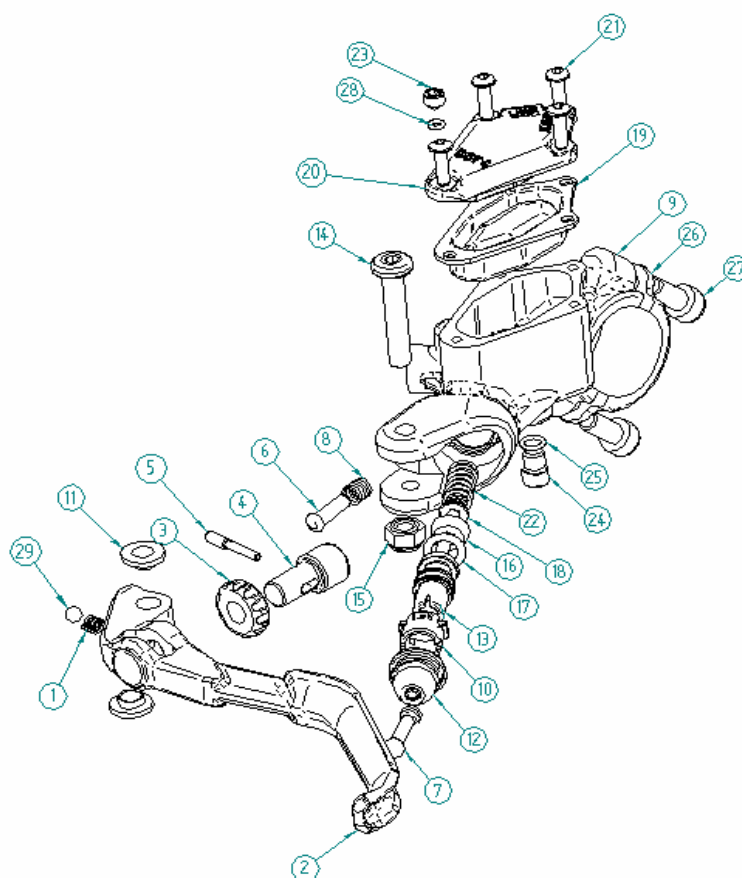

B4 Team–B4 Pro–4Racing XC_{PUMP}- POMPA

Description Descrizione	Position Posizione	Code Codice
Complete left pump 2005 Pompa sinistra completa 2005	1-2-3-3-7-7-8-9-10-11-12-15-16-17-17-18-19-20- 21-22-23-23-25-26-27	FD50542-00
Complete right pump 2005 Pompa destra completa	1-2-3-3-7-7-8-9-10-11-12-15-16-17-17-18-19-20- 21-22-23-23-25-26-27	FD50543-00
Left body pump Corpo pompa sinistro	1	FD40010-20
Right body pump Corpo pompa sinistro	1	FD40011-20
Cover lever left Kit 2005 Kit Para leva 2005	11-12-27	FD40045-20
Cover lever right Kit 2005 Kit Para leva 2005	11-12-27	FD40046-20
Brake lever Kit 2005 Kit Leva freno 2005	15-16-17-18	FD40047-20
Piston kit Kit pistone	19-20-21-22-23-24-25-26	FD40048-20
Left reservoir pump kit Kit serbatoio sinistro	7-8-9-10	FD40050-20
Right reservoir pump kit Kit serbatoio destro	7-8-9-10	FD40051-20
Fitting screw tube kit Kit vite fissaggio tubo	4-5-6	FD40016-20
Screw reservoir kit Kit vite serbatoio	13-14	FD40049-20
Pump clamp and screws Collarino pompa con viti	2-3	FD40027-20

4Racing FR – 4Racing DH PUMP - POMPA

Description Descrizione	Position Posizione	Code Codice
Complete left pump Pompa sinistra completa	All the parts	FD50530-00
Complete right pump Pompa destra completa	All the parts	FD50531-00
Pump clamp and screws Collarino pompa con viti	26-27-27	FD40031-20
Brake lever Kit Kit Leva freno	15-11-11-14-2	FD40032-20
Piston kit Kit pistone	22-18-16-17-13-10-12	FD40040-20
Reservoir pump kit Kit serbatoio pompa DH	19-20-21-21-21-21-23-28	FD40053-20
Adjustament lever kit Kit regolazione leva	1-3-4-5-6-7-8-29	FD40038-20
Screw reservoir kit Kit vite serbatoio	24-25	FD40049-20