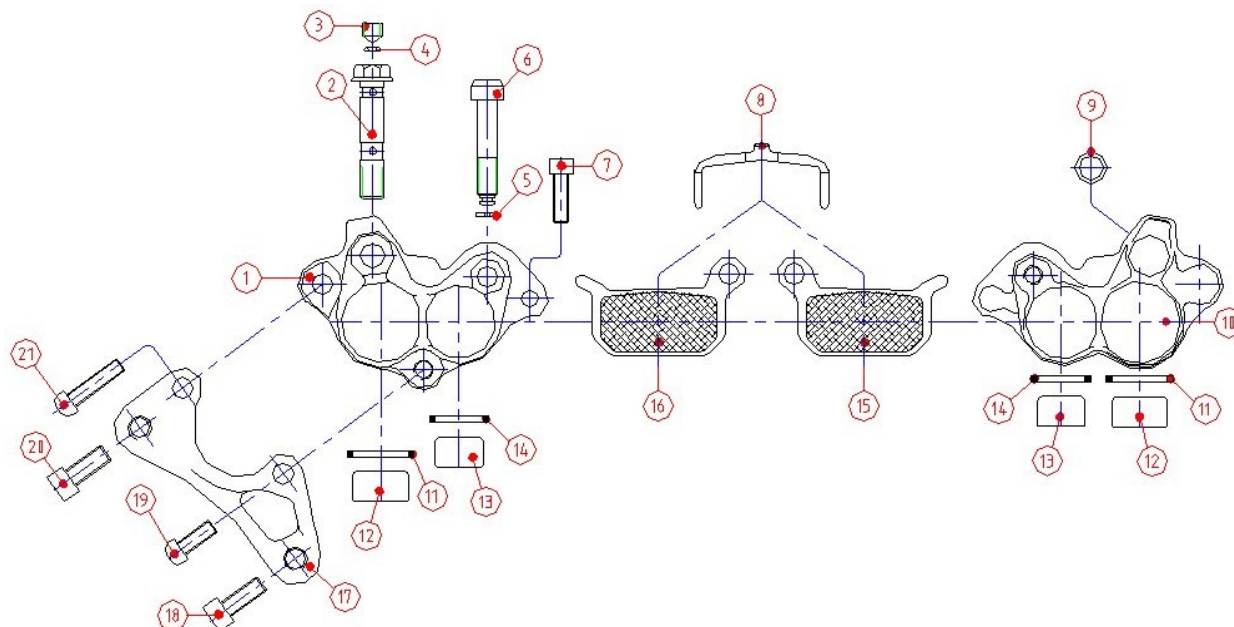

4Racing - CALIPER - PINZA

Description Descrizione	Position Posizione	Code Codice
4-Racing caliper (without adaptor) Pinza 4-Racing (senza adatt.)	All the parts	FD10030-10
Screws / OR kit - Kit viti OR 2002	2-3-4-6-7-9-18-20-5	FD40032-10
Bleeding screw kit - Kit sfiato aria		FD40023-10
Organic brake pads kit (BOX) Kit pastiglie organiche (CONFEZ.)	16-8-15	FD40078-10
Piston kit (2 pcs) - Kit pistoni	11-12-13-14	FD40025-10
Front caliper IS adaptor kit (Ø185) Adattatore anteriore IS (Ø185)	17-19-21	FD40026-10
Rear caliper IS adaptor kit (Ø160) Adattatore posteriore IS (Ø160)	17-19-21	FD40027-10
Front caliper IS adaptor kit (Ø160) Adattatore anteriore IS (Ø 160)	17-19-21	FD40037-10
Front Manitou adaptor kit (Ø185) Adattatore per forcella Manitou (Ø185)	17-19-21	FD40028-10
Front Boxxer adaptor kit (Ø185) Adattatore per forcella Boxxer (Ø185)	17-19-21	FD40029-10
Caliper IS adapt. kit (rear Ø185, fr. Ø205) Adattatore (post. Ø 185, ant. Ø205)	17-19-21	FD40036-10
Front Manitou adaptor kit (Ø205) Adattatore per forcella Manitou (Ø205)	17-19-21	FD40044-10
Front Boxxer adaptor kit (Ø205) Adattatore per forcella Boxxer (Ø205)	17-19-21	FD40043-10
Rear adaptor kit (Ø205) Adattatore posteriore (Ø205)	17-19-21	FD40051-10
Pads spring - Molla ric. pastiglie	8	FD-M023-00
OR Kit (pump/caliper/tube) Kit OR	All the brake kit's snap rings	FD40035-10