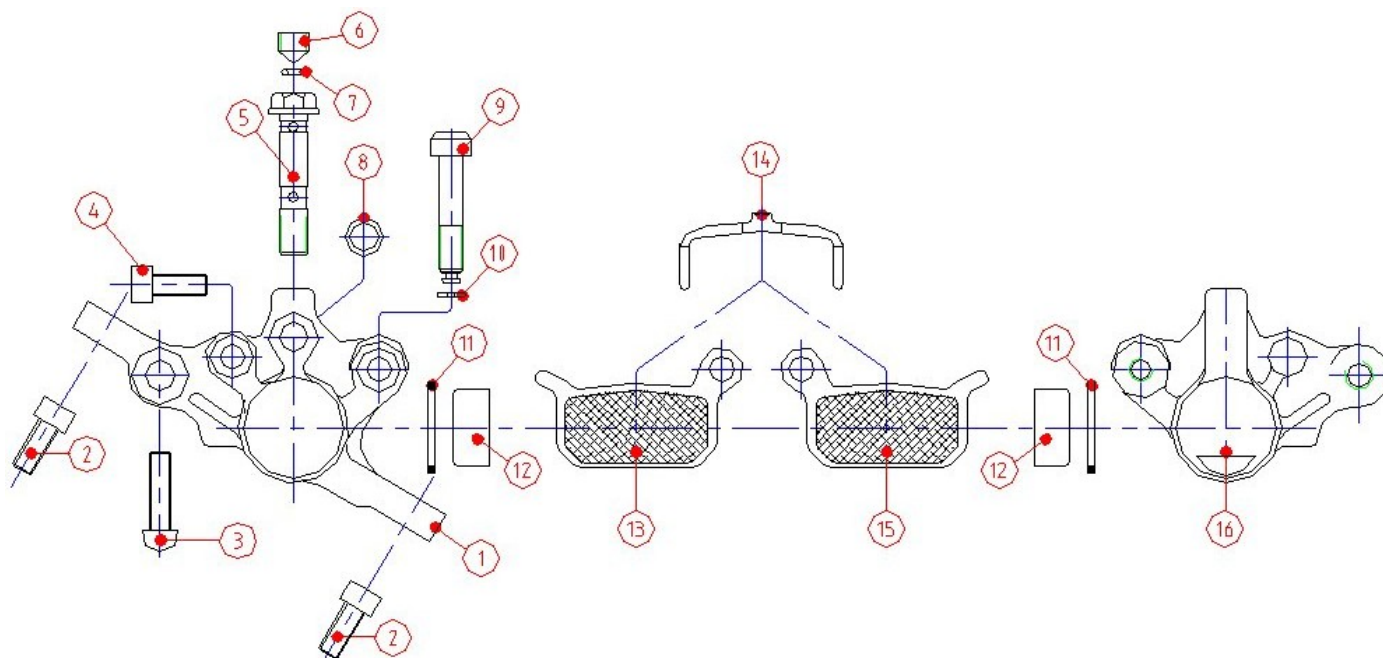

B4 Team

Front Post Mount - CALIPER - PINZA

Description Descrizione	Position Posizione	Code Codice
Complete gold caliper Pinza completa oro	All the parts	FD50028-00
Screws / OR kit Kit viti /OR	2-3-4-5-6-7-8-9-10	FD40033-10
Organic brake pads kit (BOX) Kit pastiglie organiche (CONFEZ.)	13-14-15	FD40078-10
Piston kit (2 pcs) Kit pistoni (2 pz)	11-12	FD40022-10
OR Kit (pump/caliper/tube) Kit OR (pompa/pinza/tubo)	All the brake kit's snap rings Tutti gli OR del kit freno	FD40034-10