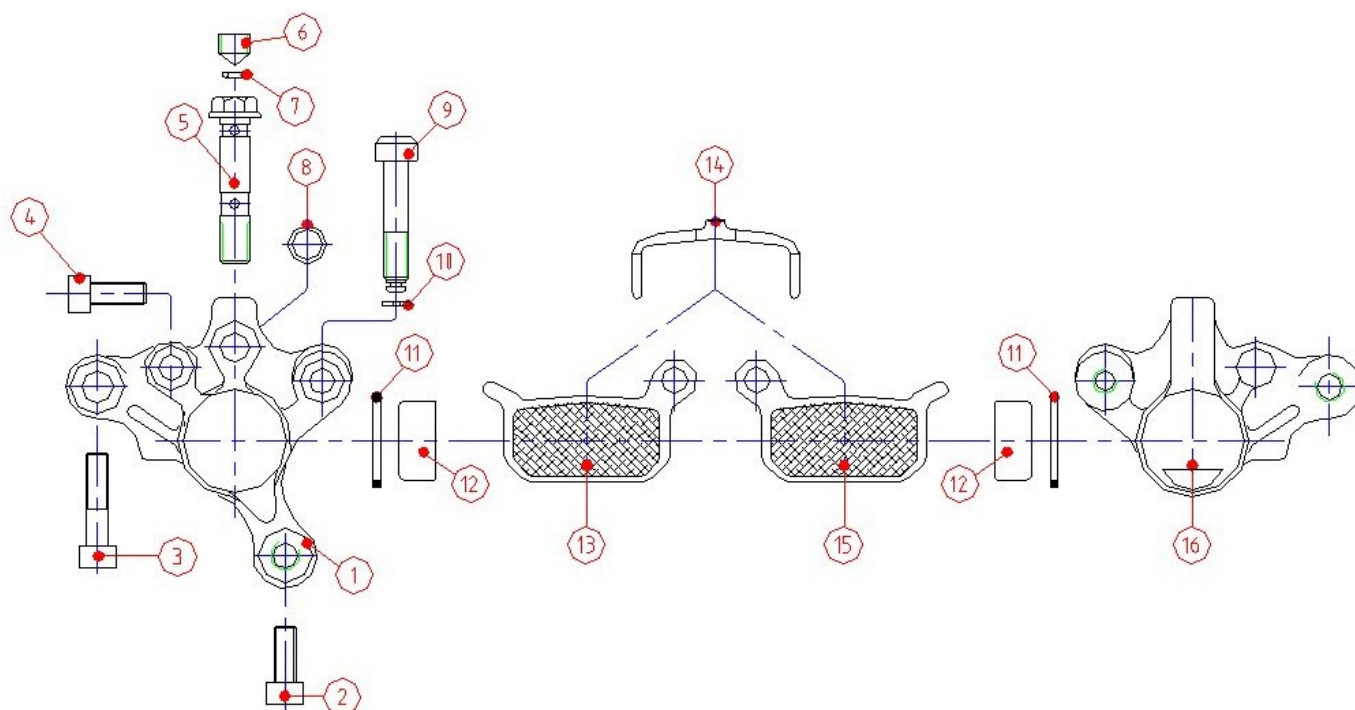

B4 Team - CALIPER - PINZA

Description Descrizione	Position Posizione	Code Codice
Complete gold caliper Pinza completa oro	All the parts	FD50019-00
Screws / OR kit 2002 Kit viti /OR 2002	2-3-4-5-6-7-8-9-10	FD40031-10
Bleeding screw kit - Kit sfiato aria	--	FD40023-10
Organic brake pads kit (BOX) Kit pastiglie organiche (CONFEZ.)	13-14-15	FD40078-10
Piston kit (2 pcs) Kit pistoni (2 pz)	11-12	FD40022-10
OR Kit (pump/caliper/tube) Kit OR (pompa/pinza/tubo)	All the brake kit's snap rings Tutti gli OR del kit freno	FD40034-10