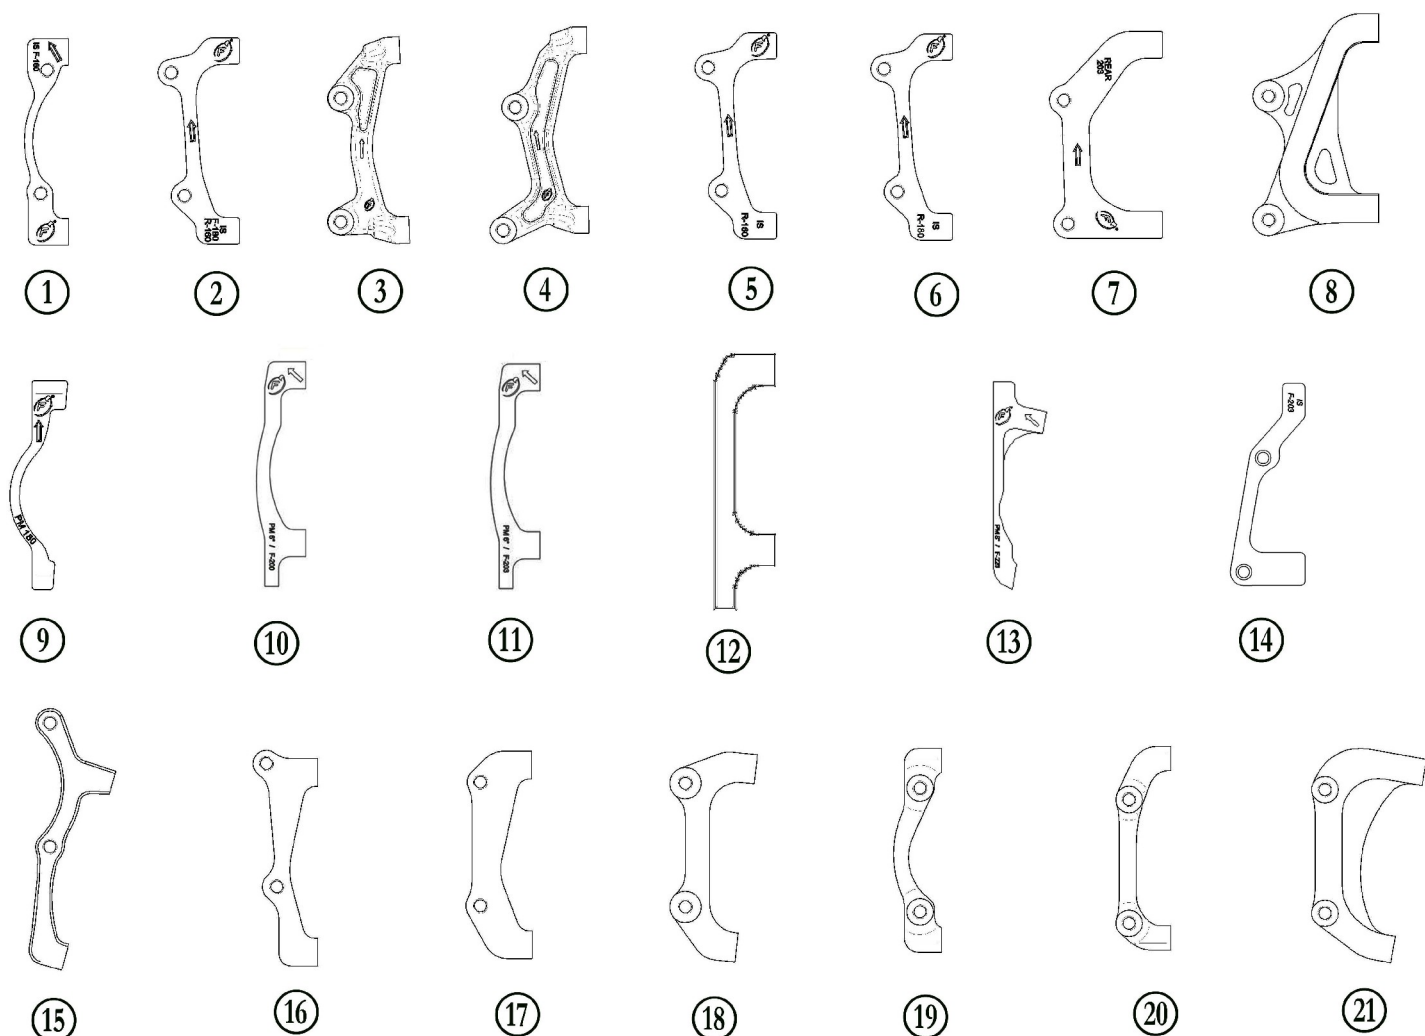

Adaptors – ADATTATORI

Description Descrizione	Position Posizione	Code Codice
Front adaptor P.M. for Ø160mm I.S. Adattatore anteriore P.M. per I.S. Ø160 mm	1	FD40089-10
Adaptor for front Ø180mm I.S. Adattatore PM per I.S. Ø180mm Anteriore	2	FD40062-10
Adaptor for front Ø200mm I.S. Adattatore PM per I.S. Ø200mm Anteriore	3	FD40063-10
Adaptor for front Ø203mm I.S. Adattatore PM per I.S. Ø203mm Anteriore	14	FD40134-10
Adaptor for front Ø220mm I.S. or rear Ø200mm I.S. Adattatore PM per I.S. Ø220mm Anteriore o I.S. Ø200mm Posteriore	4	FD40064-10
Adaptor for rear Ø160mm I.S. Adattatore PM per I.S. Ø160mm Posteriore	5	FD40131-10
Adaptor for rear Ø180mm I.S. Adattatore PM per I.S. Ø180mm Posteriore	6	FD40132-10
Adaptor for rear Ø203mm I.S. Adattatore PM per I.S. Ø203mm Posteriore	7	FD40093-10
Front adaptor P.M. for Ø180mm P.M. 6" Adattatore anteriore P.M. per P.M. 6" Ø180mm	9	FD40074-10
Front adaptor P.M. for Ø200mm Fox F40 Adattatore anteriore P.M. per Fox F40 Ø200mm	16	FD40073-10
Front adaptor P.M. for Ø220mm Fox F40 Adattatore anteriore P.M. per Fox F40 Ø220mm	17	FD40084-10