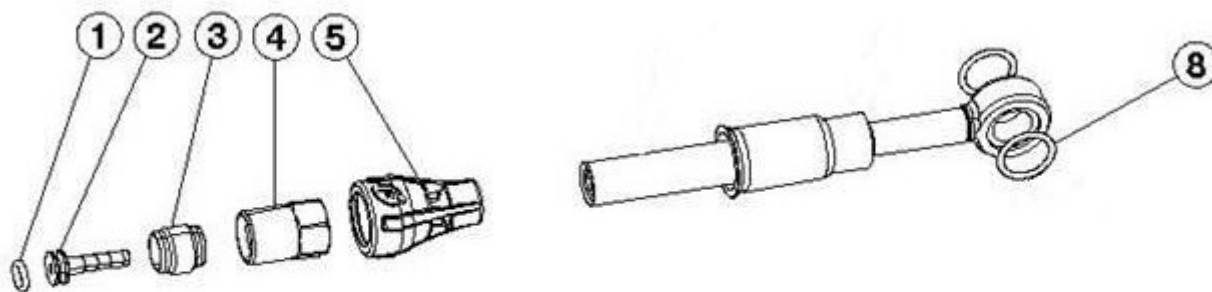

# Mega - MEGA CALIPER – PINZA MEGA – MY2010

Description Descrizione	Position Posizione	Code Codice
Mega Complete caliper Pinza completa Mega	All the parts (9-10-12)	FD50077-00
Left caliper body Corpo pinza sinistro	1	FD-C151-27
Right caliper body Corpo pinza destro	2	FD-C152-27
Screws kit Kit viti	3(2 Pcs.)-5-9-11-12	FD40115-10
Piston kit (2 pcs) Kit pistoni (2 pz)	6(2 Pcs.)-13(2 Pcs.)- (grease/grasso)	FD40114-10
ORing Kit Kit OR	10-13(2 Pcs.)-7	FD40113-10
Sintered brake pads kit "Mega/The one/R1/Rx" (BOX) Kit pastiglie sinterizzate "Mega/The one/R1/Rx" (CONFEZ.)	4(2 Pcs.)-8	FD40103-10
Organic brake pads kit "Mega/The one/R1/Rx" (BOX) Kit pastiglie organiche "Mega/The one/R1/Rx" (CONFEZ.)	4(2 Pcs.)-8	FD40105-10
Allum./Organic brake pads kit "Mega/The one/R1/Rx" (BOX) Kit pastiglie organiche/allum. "Mega/The one/R1/Rx" (CONFEZ.)	4(2 Pcs.)-8	FD40107-10
Screw pads Seeger Kit (50 pcs) Kit seeger perno pastiglie (50 pz.)	11 (50 pcs)	FD40083-10

# Mega/TheOne HYDRAULIC TUBE – TUBO IDRAULICO – MY2010

<b>Description Descrizione</b>	<b>Position Posizione</b>	<b>Code Codice</b>
Tube joint kit Kit raccordi tubo	1-2-3-4	FD40018-40
200 cm Complete hydraulic tube Tubo olio 200 cm completo	All the parts	FD50143-00
Tube cover kit (50 pcs) Gommino copritubo (50 pcs)	5 (50 Pcs.)	FD40020-40
Compression fitting kit (50 pcs) Kit biconico (50pz)	3 (50 pz)	FD40013-40
Nut kit (50 pcs) Kit bussola di serraggio (50 pz)	4 (50 pz)	FD40103-40
Pin kit (50 pcs) Kit spina (50 pz)	2 (50 pcs)	FD40015-40
O-ring 6x1 kit (100 pcs) Kit o-ring 6x1 (100 pz)	8 (100 pcs)	FD40016-40
O-ring 3x1 kit (50 pcs) Kit o-ring 3x1 (50 pz)	1 (50 pcs)	FD40017-40