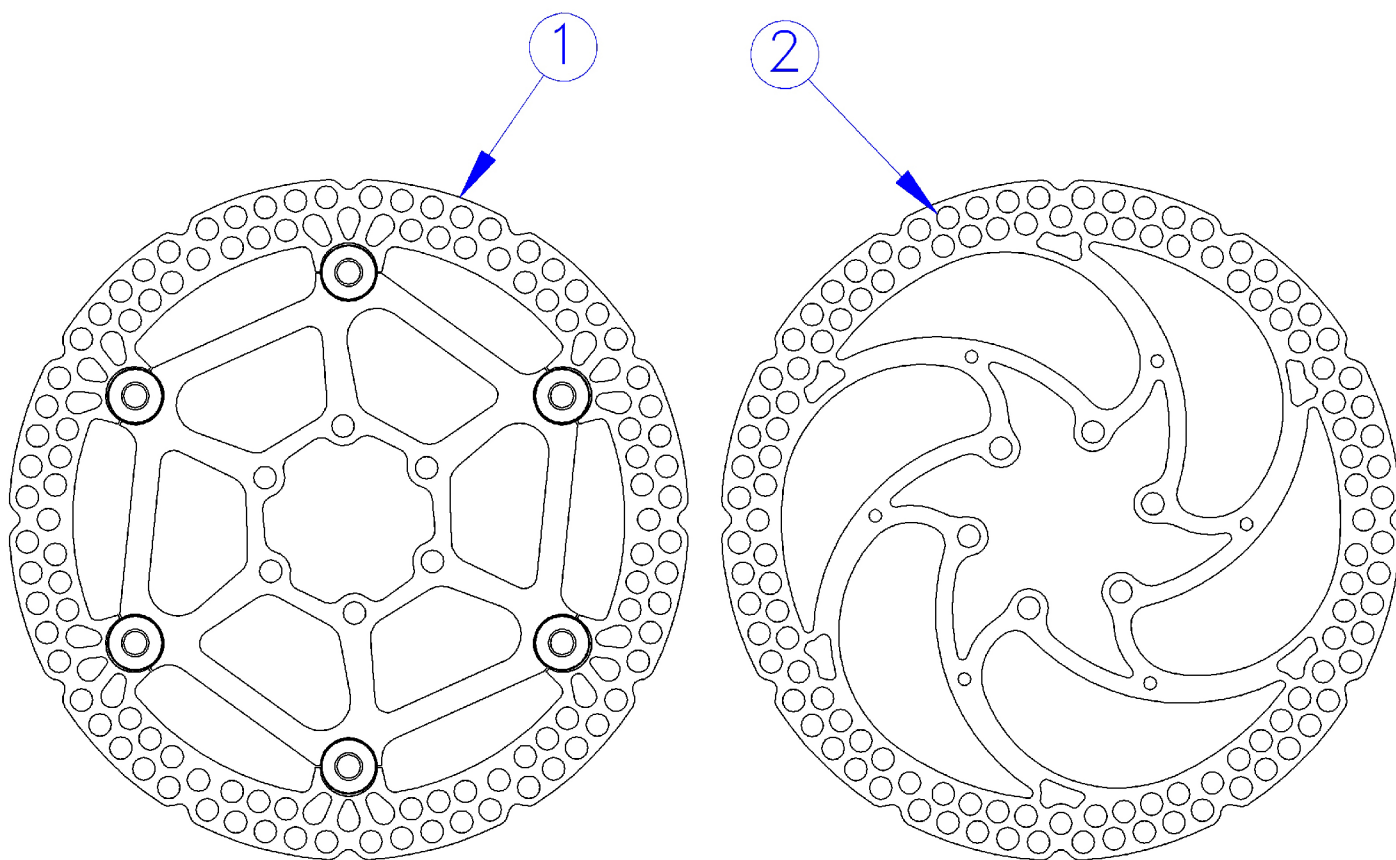

Rx/Mega/TheOne/R1 - DISCS – DISCHI - MY2010

Description Descrizione	Position Posizione	Code Codice
Disc Ø160mm - 6 bolt (Solid) Disco Ø160mm - 6 Fori (Monolitico)	2	FD50696-00
Disc Ø180mm - 6 bolt (Solid) Disco Ø180mm - 6 Fori (Monolitico)	2	FD50697-00
Disc Ø203mm (Solid) Disco Ø203mm (Monolitico)	2	FD54001-00
Disc Ø160mm - 6 bolt (Al.carrier) Disco Ø160mm - 6 Fori (Interno alluminio)	1	FD50698-00
Disc Ø180mm - 6 bolt (Al.carrier) Disco Ø180mm - 6 Fori (Interno alluminio)	1	FD50699-00
Disc screws kit (6 pcs.) Kit viti disco (6 pz.)	--	FD40001-50
(Titanium) Disc screws kit (6 pcs.) Kit viti disco in titanio (6 pz.)	--	FD40002-50