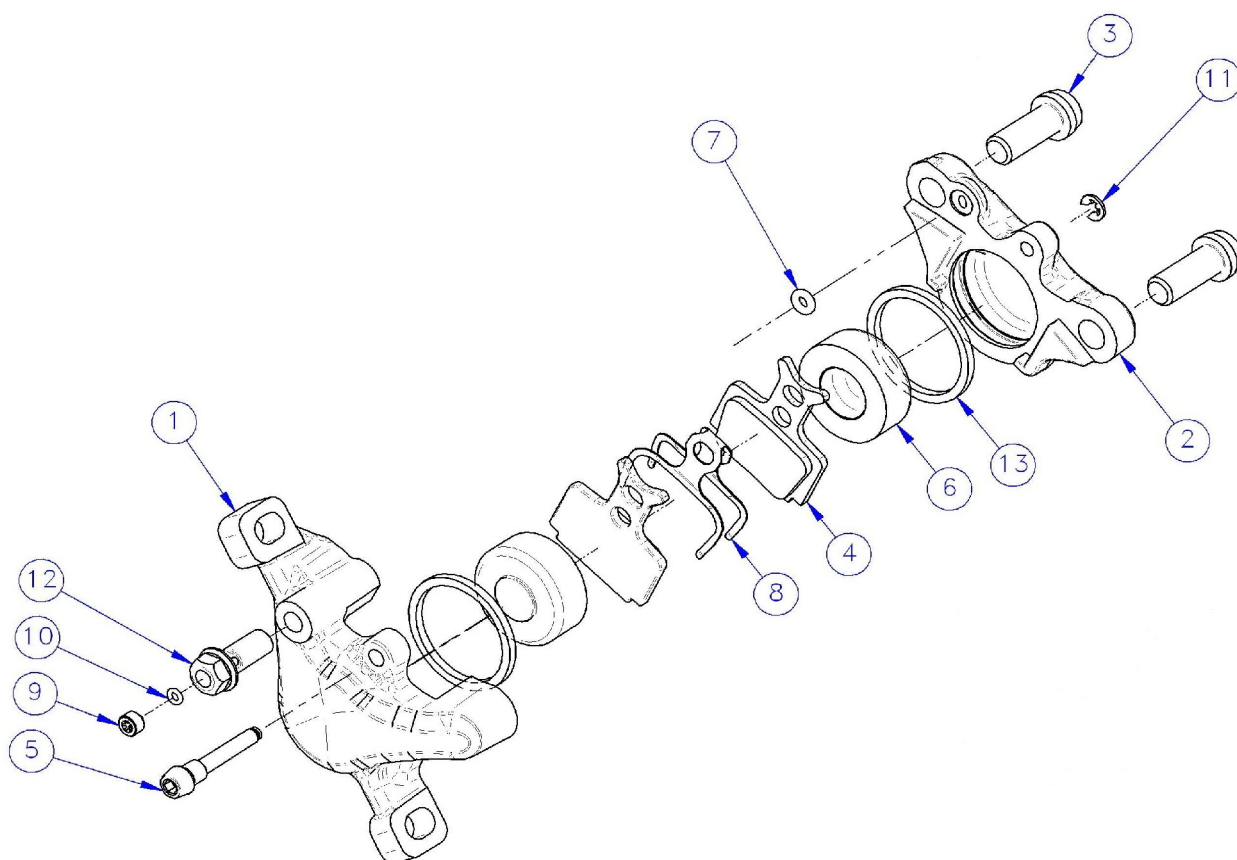

# Mega - Mega PUMP - POMPA Mega – MY2010

Description Descrizione	Position Posizione	Code Codice
(Left) Mega Complete pump Pompa completa Mega (Sinistra)	All the parts (Except 18)	FD53029-00
(Right) Mega Complete pump Pompa completa Mega (Destra)	All the parts (Except 18)	FD53030-00
Mega Complete Body pump Corpo pompa completa Mega	1-8-14-18-22	FD40139-20
Brake lever Kit Kit Leva freno	6-7-17	FD40129-20
Lever adjustment kit Kit regolazione leva	13-15-23-25-26	FD40130-20
Piston kit Kit pistone	9-10-11-12-16-24-(grease/grasso)	FD40131-20
Screw reservoir kit Kit vite serbatoio	18-22	FD40132-20
(Left) Pump clamp and screws Collarino pompa con viti (Sinistro)	2-3(2 Pcs.)	FD40140-20
(Right) Pump clamp and screws Collarino pompa con viti (Destro)	2-3(2 Pcs.)	FD40141-20

# Mega - MEGA CALIPER – PINZA MEGA – MY2010

Description Descrizione	Position Posizione	Code Codice
Mega Complete caliper Pinza completa Mega	All the parts (9-10-12)	FD50077-00
Left caliper body Corpo pinza sinistro	1	FD-C151-27
Right caliper body Corpo pinza destro	2	FD-C152-27
Screws kit Kit viti	3(2 Pcs.)-5-9-11-12	FD40115-10
Piston kit (2 pcs) Kit pistoni (2 pz)	6(2 Pcs.)-13(2 Pcs.)- (grease/grasso)	FD40114-10
ORing Kit Kit OR	10-13(2 Pcs.)-7	FD40113-10
Sintered brake pads kit "Mega/The one/R1/Rx" (BOX) Kit pastiglie sinterizzate "Mega/The one/R1/Rx" (CONFEZ.)	4(2 Pcs.)-8	FD40103-10
Organic brake pads kit "Mega/The one/R1/Rx" (BOX) Kit pastiglie organiche "Mega/The one/R1/Rx" (CONFEZ.)	4(2 Pcs.)-8	FD40105-10
Allum./Organic brake pads kit "Mega/The one/R1/Rx" (BOX) Kit pastiglie organiche/allum. "Mega/The one/R1/Rx" (CONFEZ.)	4(2 Pcs.)-8	FD40107-10
Screw pads Seeger Kit (50 pcs) Kit seeger perno pastiglie (50 pz.)	11 (50 pcs)	FD40083-10