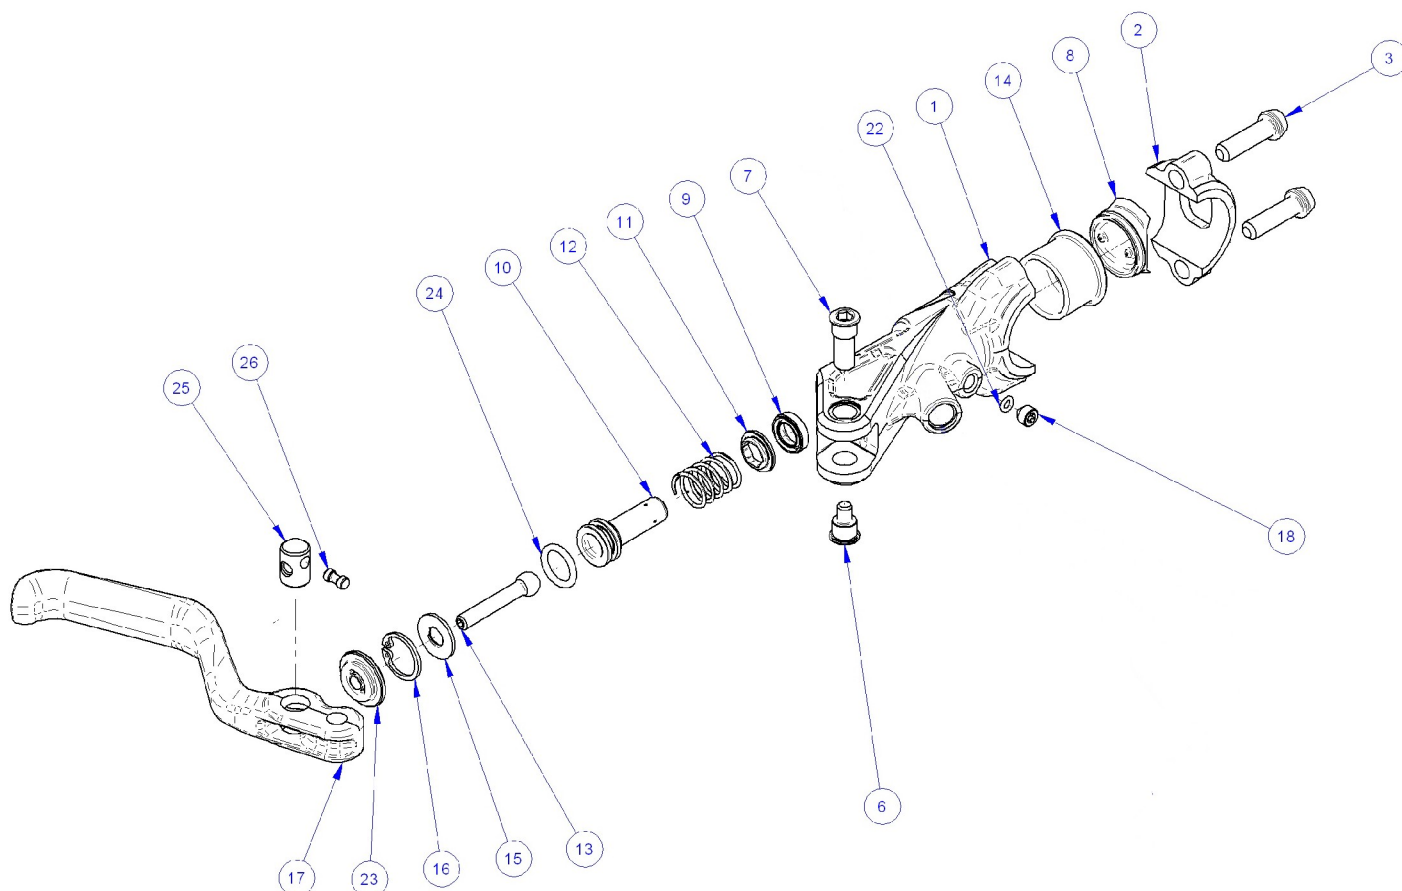

# Mega - Mega PUMP - POMPA Mega – MY2010

Description Descrizione	Position Posizione	Code Codice
(Left) Mega Complete pump Pompa completa Mega (Sinistra)	All the parts (Except 18)	FD53029-00
(Right) Mega Complete pump Pompa completa Mega (Destra)	All the parts (Except 18)	FD53030-00
Mega Complete Body pump Corpo pompa completa Mega	1-8-14-18-22	FD40139-20
Brake lever Kit Kit Leva freno	6-7-17	FD40129-20
Lever adjustment kit Kit regolazione leva	13-15-23-25-26	FD40130-20
Piston kit Kit pistone	9-10-11-12-16-24-(grease/grasso)	FD40131-20
Screw reservoir kit Kit vite serbatoio	18-22	FD40132-20
(Left) Pump clamp and screws Collarino pompa con viti (Sinistro)	2-3(2 Pcs.)	FD40140-20
(Right) Pump clamp and screws Collarino pompa con viti (Destro)	2-3(2 Pcs.)	FD40141-20

# Mega - MEGA CALIPER – PINZA MEGA – MY2010

Description Descrizione	Position Posizione	Code Codice
Mega Complete caliper Pinza completa Mega	All the parts (9-10-12)	FD50077-00
Left caliper body Corpo pinza sinistro	1	FD-C151-27
Right caliper body Corpo pinza destro	2	FD-C152-27
Screws kit Kit viti	3(2 Pcs.)-5-9-11-12	FD40115-10
Piston kit (2 pcs) Kit pistoni (2 pz)	6(2 Pcs.)-13(2 Pcs.)- (grease/grasso)	FD40114-10
ORing Kit Kit OR	10-13(2 Pcs.)-7	FD40113-10
Sintered brake pads kit "Mega/The one/R1/Rx" (BOX) Kit pastiglie sinterizzate "Mega/The one/R1/Rx" (CONFEZ.)	4(2 Pcs.)-8	FD40103-10
Organic brake pads kit "Mega/The one/R1/Rx" (BOX) Kit pastiglie organiche "Mega/The one/R1/Rx" (CONFEZ.)	4(2 Pcs.)-8	FD40105-10
Allum./Organic brake pads kit "Mega/The one/R1/Rx" (BOX) Kit pastiglie organiche/allum. "Mega/The one/R1/Rx" (CONFEZ.)	4(2 Pcs.)-8	FD40107-10
Screw pads Seeger Kit (50 pcs) Kit seeger perno pastiglie (50 pz.)	11 (50 pcs)	FD40083-10