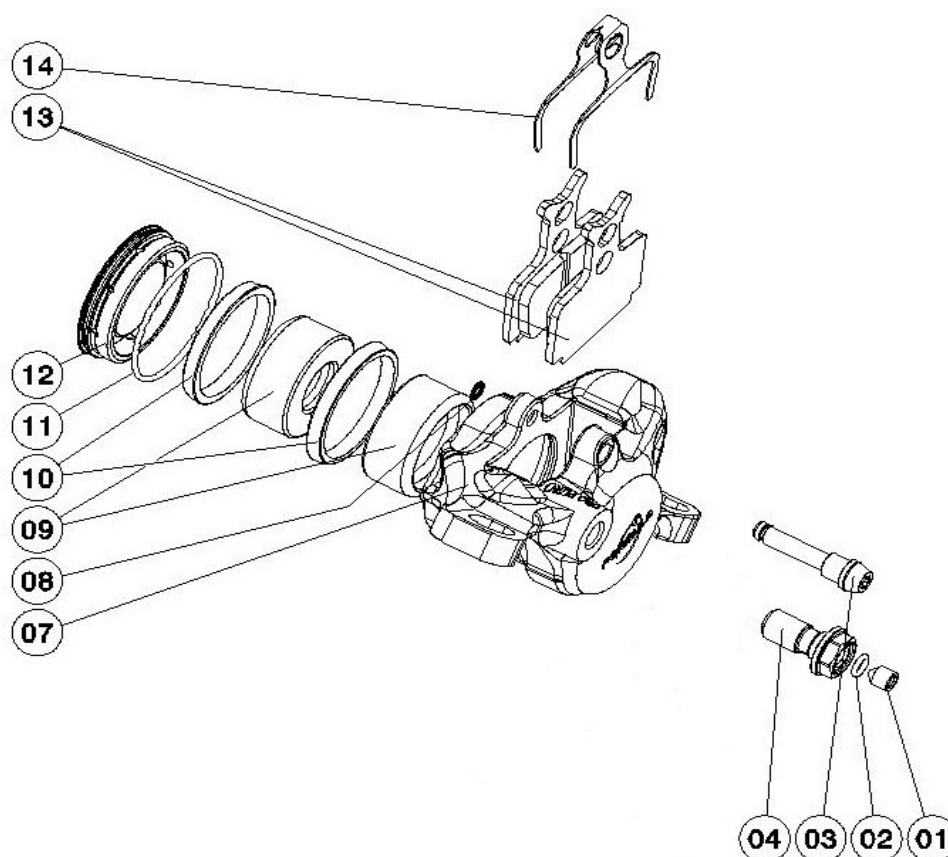

R1 - R1 CALIPER – PINZA R1

Description Descrizione	Position Posizione	Code Codice
The One Complete caliper Pinza completa The One	All the parts	FD50102-00
Screws kit Kit viti	1-3-4-8	FD40108-10
Piston kit (2 pcs) Kit pistoni (2 pz)	9(2 Pcs.)-10(2 Pcs.)- (grease/grasso)	FD40109-10
ORing Kit Kit OR	2-10(2 Pcs.)-11	FD40110-10
Sintered brake pads kit "Mega/The one/R1" (BOX) Kit pastiglie sinterizzate "Mega/The one/R1" (CONFEZ.)	13(2 Pcs.)-14	FD40103-10
Organic brake pads kit "Mega/The one/R1" (BOX) Kit pastiglie organiche "Mega/The one/R1" (CONFEZ.)	13(2 Pcs.)-14	FD40105-10
Allum./Organic brake pads kit "Mega/The one/R1" (BOX) Kit pastiglie organiche/allum. "Mega/The one/R1" (CONFEZ.)	13(2 Pcs.)-14	FD40107-10