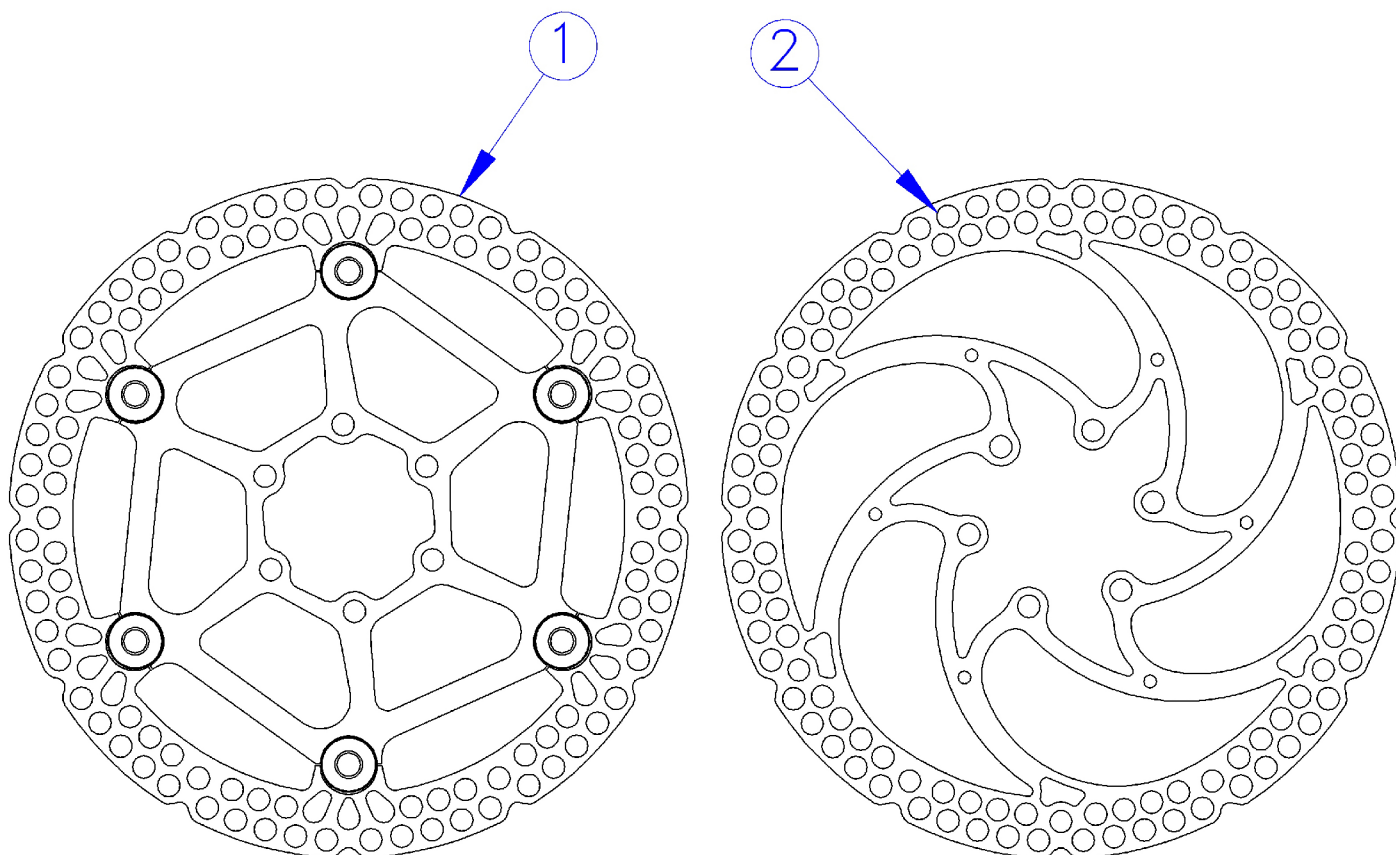

R1 - DISCS - DISCHI

Description Descrizione	Position Posizione	Code Codice
Disc Ø160mm - 6 bolt (Solid) Disco Ø160mm - 6 Fori (Monolitico)	2	FD50696-00
Disc Ø180mm - 6 bolt (Solid) Disco Ø180mm - 6 Fori (Monolitico)	2	FD50697-00
Disc Ø203mm (Solid) Disco Ø203mm (Monolitico)	2	FD54001-00
Disc Ø160mm - 6 bolt (Al.carrier) Disco Ø160mm - 6 Fori (Interno alluminio)	1	FD50698-00
Disc Ø180mm - 6 bolt (Al.carrier) Disco Ø180mm - 6 Fori (Interno alluminio)	1	FD50699-00
Disc screws kit (6 pcs.) Kit viti disco (6 pz.)	--	FD40001-50
(Titanium) Disc screws kit (6 pcs.) Kit viti disco in titanio (6 pz.)	--	FD40002-50