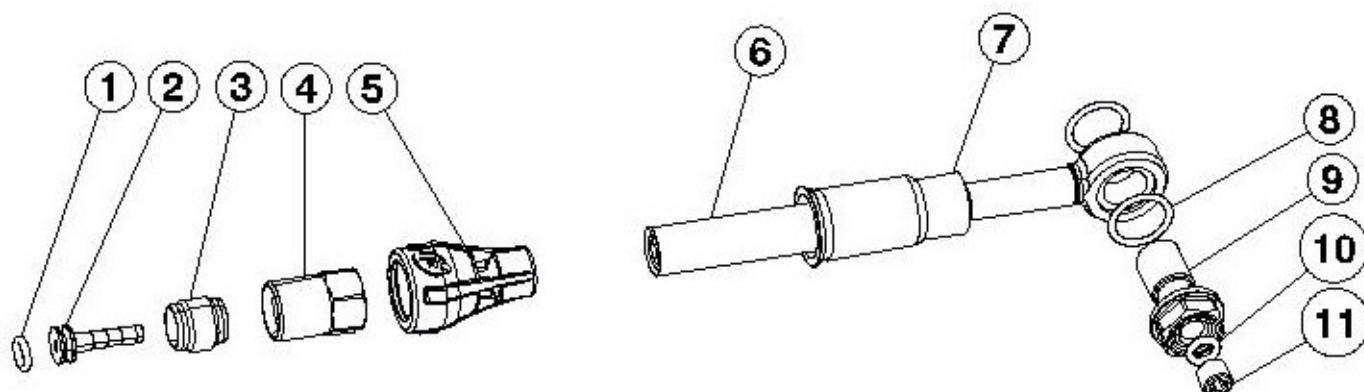

R1 HYDRAULIC TUBE – TUBO IDRAULICO

Description Descrizione	Position Posizione	Code Codice
Tube joint kit Kit raccordi tubo	1-2-3-4	FD40018-40
200 cm Complete hydraulic tube Tubo olio 200 cm completo	All the parts	FD50127-00
Tube cover kit (50 pcs) Gommino copritubo (50 pcs)	5 (50 Pcs.)	FD40020-40
Compression fitting kit (50 pcs) Kit biconico (50pz)	3 (50 pz)	FD40013-40
Nut kit (50 pcs) Kit bussola di serraggio (50 pz)	4 (50 pz)	FD40103-40
Pin kit (50 pcs) Kit spina (50 pz)	5 (50 pcs)	FD40015-40
O-ring 6x1 kit (100 pcs) Kit o-ring 6x1 (100 pz)	8 (100 pcs)	FD40016-40
O-ring 3x1 kit (50 pcs) Kit o-ring 3x1 (50 pz)	9 (50 pcs)	FD40017-40