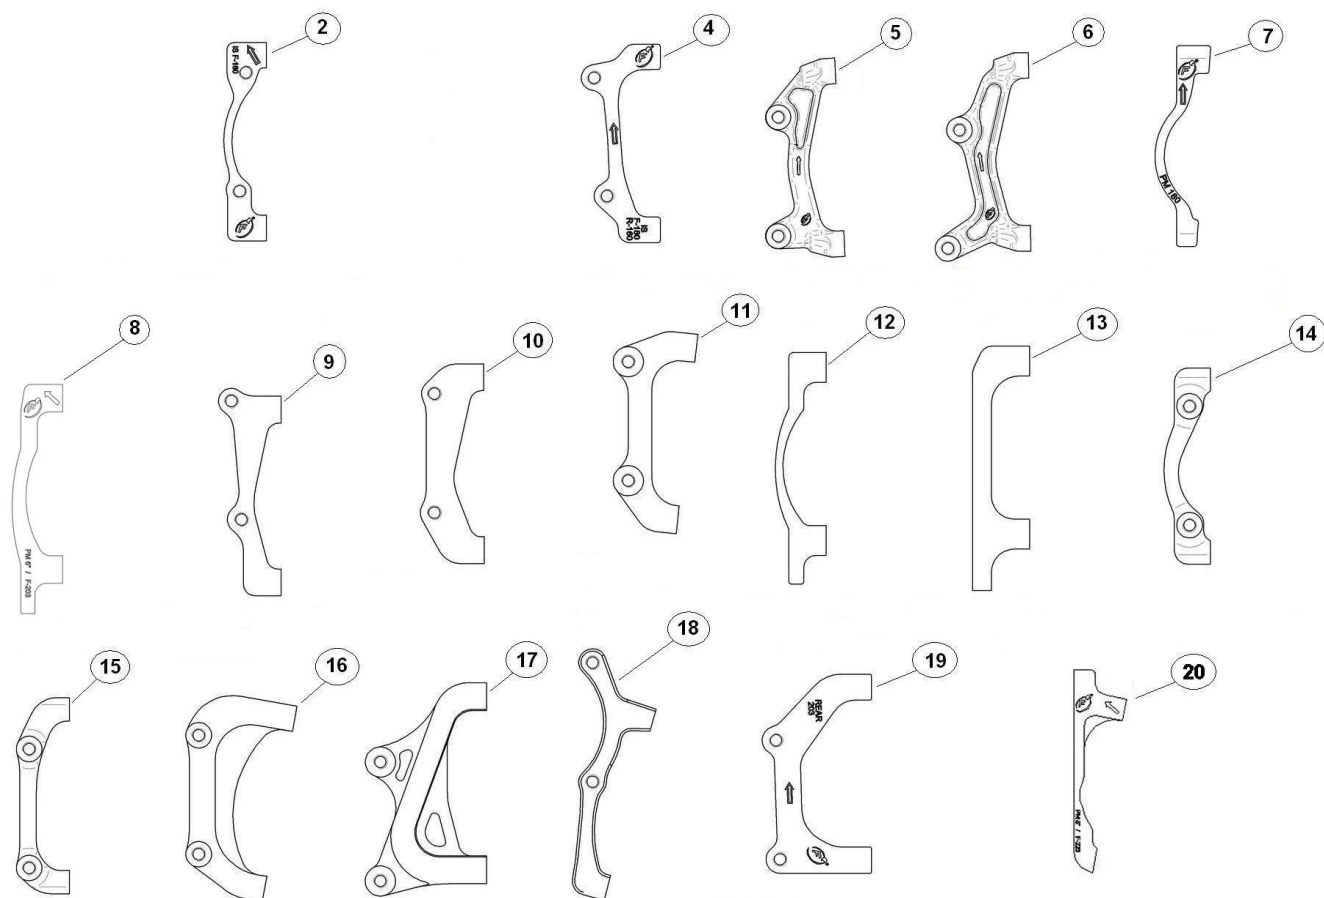

Adaptors – ADATTATORI

Description Descrizione	Position Posizione	Code Codice
Front adaptor P.M. for Ø160mm I.S. Adattatore anteriore P.M. per I.S. Ø160 mm	2	FD40089-10
Adaptor for front Ø180mm I.S. or Rear Ø160mm I.S. Adattatore PM per I.S. Ø180mm Anteriore o I.S. Ø160mm Posteriore	4	FD40062-10
Adaptor for front Ø200mm I.S. or Rear Ø180mm I.S. Adattatore PM per I.S. Ø200mm Anteriore o I.S. Ø180mm Posteriore	5	FD40063-10
Adaptor for front Ø220mm I.S. or Rear Ø200mm I.S. Adattatore PM per I.S. Ø220mm Anteriore o I.S. Ø200mm Posteriore	6	FD40064-10
Front adaptor P.M. for Ø180mm P.M. 6" Adattatore anteriore P.M. per P.M. 6" Ø180mm	7	FD40074-10
Front adaptor P.M. for Ø200mm Fox F40 Adattatore anteriore P.M. per Fox F40 Ø200mm	9	FD40073-10
Front adaptor P.M. for Ø220mm Fox F40 Adattatore anteriore P.M. per Fox F40 Ø220mm	10	FD40084-10
Front adaptor P.M. for Ø180mm Marzocchi QR20 Adattatore anteriore P.M. per Marzocchi QR20 Ø180mm	11	FD40088-10
Front adaptor P.M. for Ø200mm P.M. 6" Adattatore anteriore P.M. per P.M. 6" Ø200mm	12	FD40065-10
Front adaptor P.M. for Ø220mm P.M. Adattatore anteriore P.M. per P.M. Ø220mm	13	FD40085-10