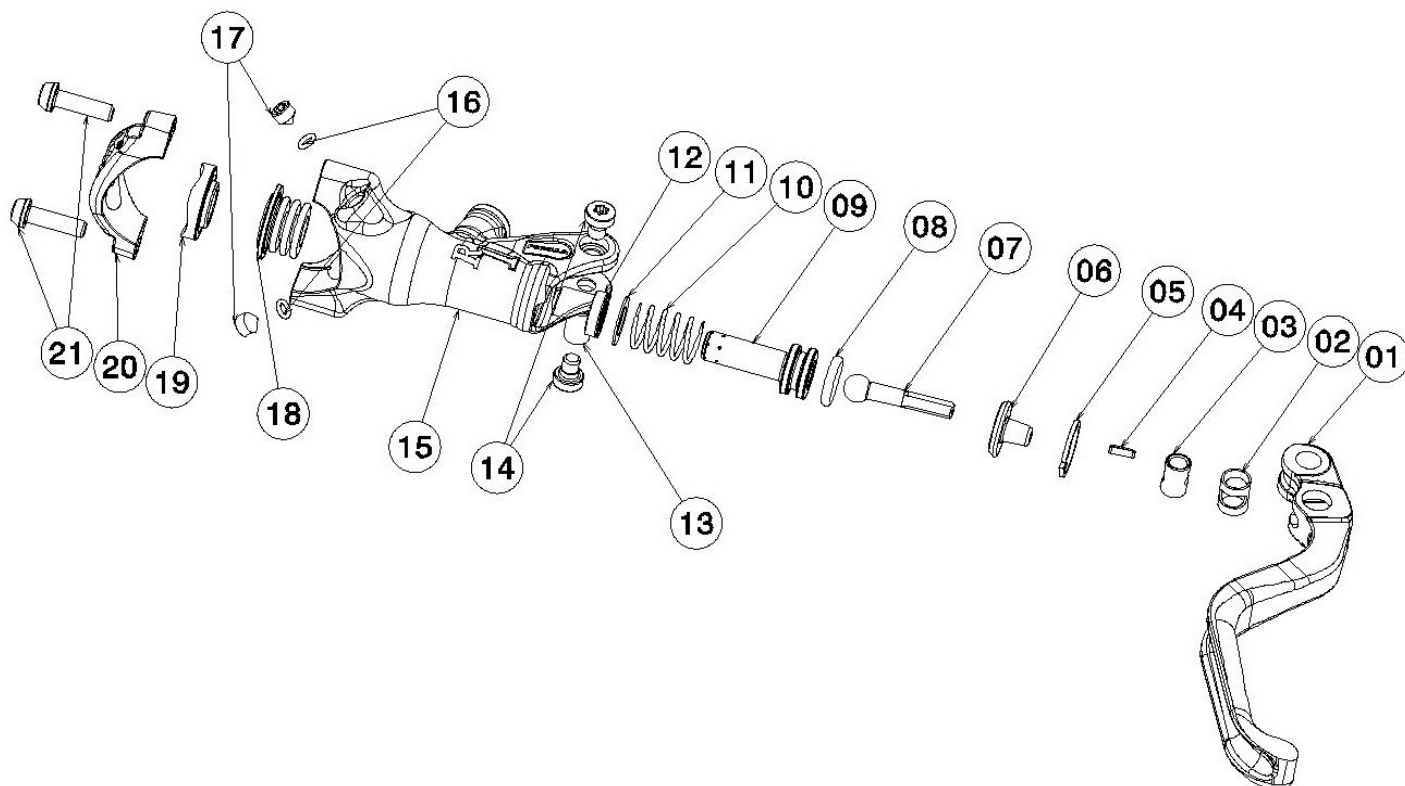

# R1 - R1 PUMP - POMPA R1

Description Descrizione	Position Posizione	Code Codice
R1 Complete pump Pompa completa R1	All the parts	FD50637-00
R1 Complete Body pump Corpo pompa completa R1	15-16(2 Pcs.)-17(2 Pcs)-18-19	FD40114-20
Brake lever Kit Kit Leva freno	1-13-14(2 Pcs.)	FD40115-20
Brake lever Kit (Carbon) Kit Leva freno (Carbonio)	1-13-14(2 Pcs.)	FD40125-20
Lever adjustment kit Kit regolazione leva	3-4-5-6-7	FD40117-20
Piston kit Kit pistone	5-8-9-10-11-12	FD40116-20
Screw reservoir kit Kit vite serbatoio	16(2 Pcs.)-17(2 Pcs.)	FD40118-20
Pump clamp and screws Collarino pompa con viti	20-21(2 Pcs.)	FD40119-20
X0 Left Pump clamp and screws Collarino pompa X0 sinistro con viti	----	FD40123-20
X0 Right Pump clamp and screws Collarino pompa X0 destro con viti	----	FD40124-20

# R1 - R1 CALIPER – PINZA R1

Description Descrizione	Position Posizione	Code Codice
The One Complete caliper Pinza completa The One	All the parts	FD50102-00
Screws kit Kit viti	1-3-4-8	FD40108-10
Piston kit (2 pcs) Kit pistoni (2 pz)	9(2 Pcs.)-10(2 Pcs.)- (grease/grasso)	FD40109-10
ORing Kit Kit OR	2-10(2 Pcs.)-11	FD40110-10
Sintered brake pads kit "Mega/The one/R1" (BOX) Kit pastiglie sinterizzate "Mega/The one/R1" (CONFEZ.)	13(2 Pcs.)-14	FD40103-10
Organic brake pads kit "Mega/The one/R1" (BOX) Kit pastiglie organiche "Mega/The one/R1" (CONFEZ.)	13(2 Pcs.)-14	FD40105-10
Allum./Organic brake pads kit "Mega/The one/R1" (BOX) Kit pastiglie organiche/allum. "Mega/The one/R1" (CONFEZ.)	13(2 Pcs.)-14	FD40107-10