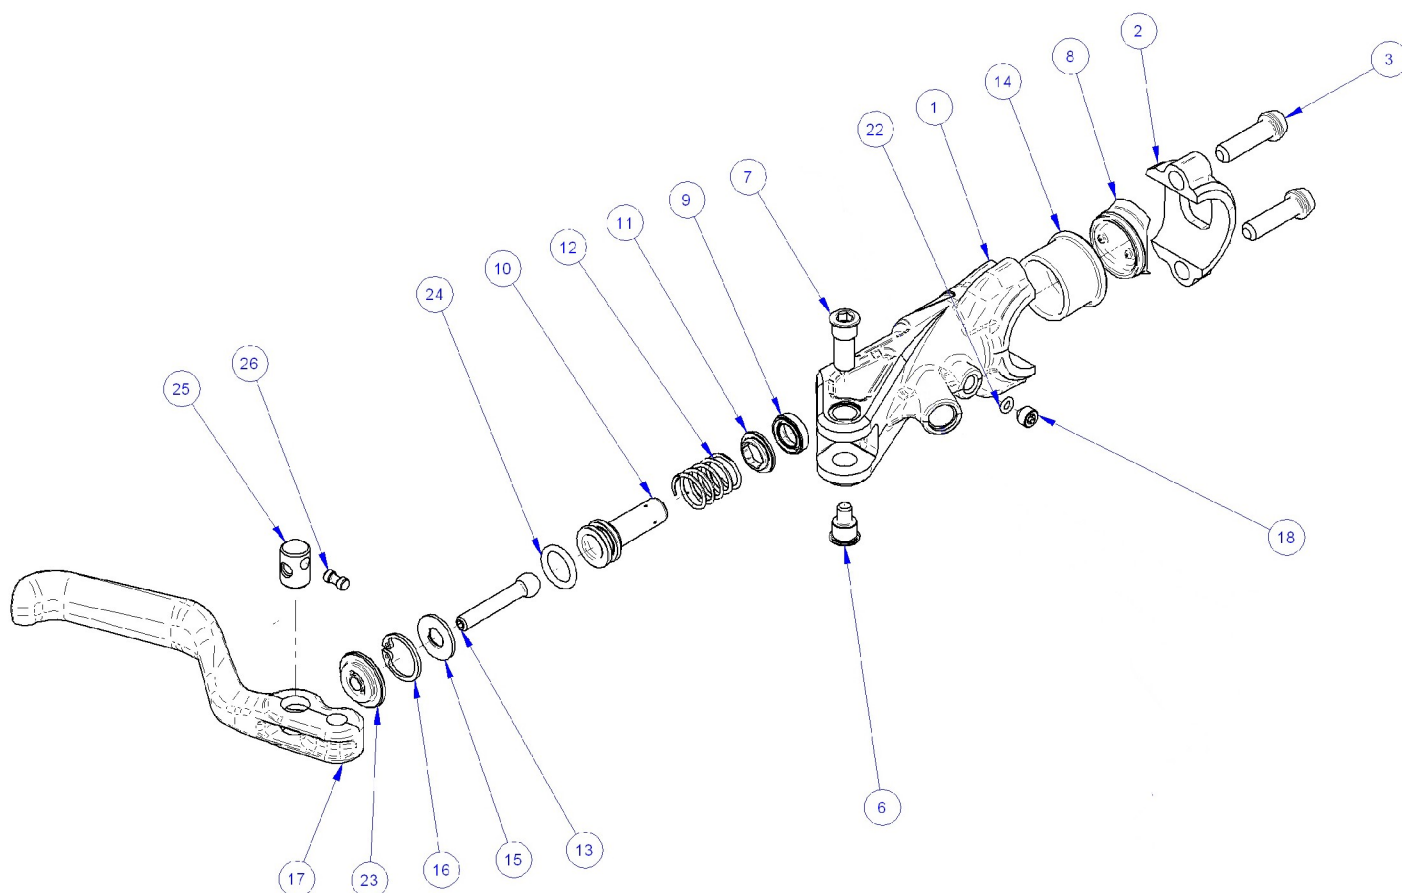

# RX (Black / Nero) - Rx PUMP - POMPA Rx – MY2010

Description Descrizione	Position Posizione	Code Codice
(Left) Rx Complete pump Pompa completa Rx (Sinistra)	All the parts (Except 18)	FD53022-00
(Right) Rx Complete pump Pompa completa Rx (Destra)	All the parts (Except 18)	FD53023-00
Rx Complete Body pump Corpo pompa completa Rx	1-8-14-18-22	FD40135-20
Brake lever Kit Kit Leva freno	6-7-17	FD40136-20
Lever adjustment kit Kit regolazione leva	13-15-23-25-26	FD40130-20
Piston kit Kit pistone	9-10-11-12-16-24-(grease/grasso)	FD40131-20
Screw reservoir kit Kit vite serbatoio	18-22	FD40132-20
(Left) Pump clamp and screws Collarino pompa con viti (Sinistro)	2-3(2 Pcs.)	FD40137-20
(Right) Pump clamp and screws Collarino pompa con viti (Destro)	2-3(2 Pcs.)	FD40138-20

# Rx (White / Bianco) - Rx PUMP - POMPA Rx – MY2010

Description Descrizione	Position Posizione	Code Codice
(Left) Rx Complete pump Pompa completa Rx (Sinistra)	All the parts (Except 18)	FD53024-00
(Right) Rx Complete pump Pompa completa Rx (Destra)	All the parts (Except 18)	FD53025-00
Rx Complete Body pump Corpo pompa completa Rx	1-8-14-18-22	FD40128-20
Brake lever Kit Kit Leva freno	6-7-17	FD40129-20
Lever adjustment kit Kit regolazione leva	13-15-23-25-26	FD40130-20
Piston kit Kit pistone	9-10-11-12-16-24-(grease/grasso)	FD40131-20
Screw reservoir kit Kit vite serbatoio	18-22	FD40132-20
(Left) Pump clamp and screws Collarino pompa con viti (Sinistro)	2-3(2 Pcs.)	FD40133-20
(Right) Pump clamp and screws Collarino pompa con viti (Destro)	2-3(2 Pcs.)	FD40134-20