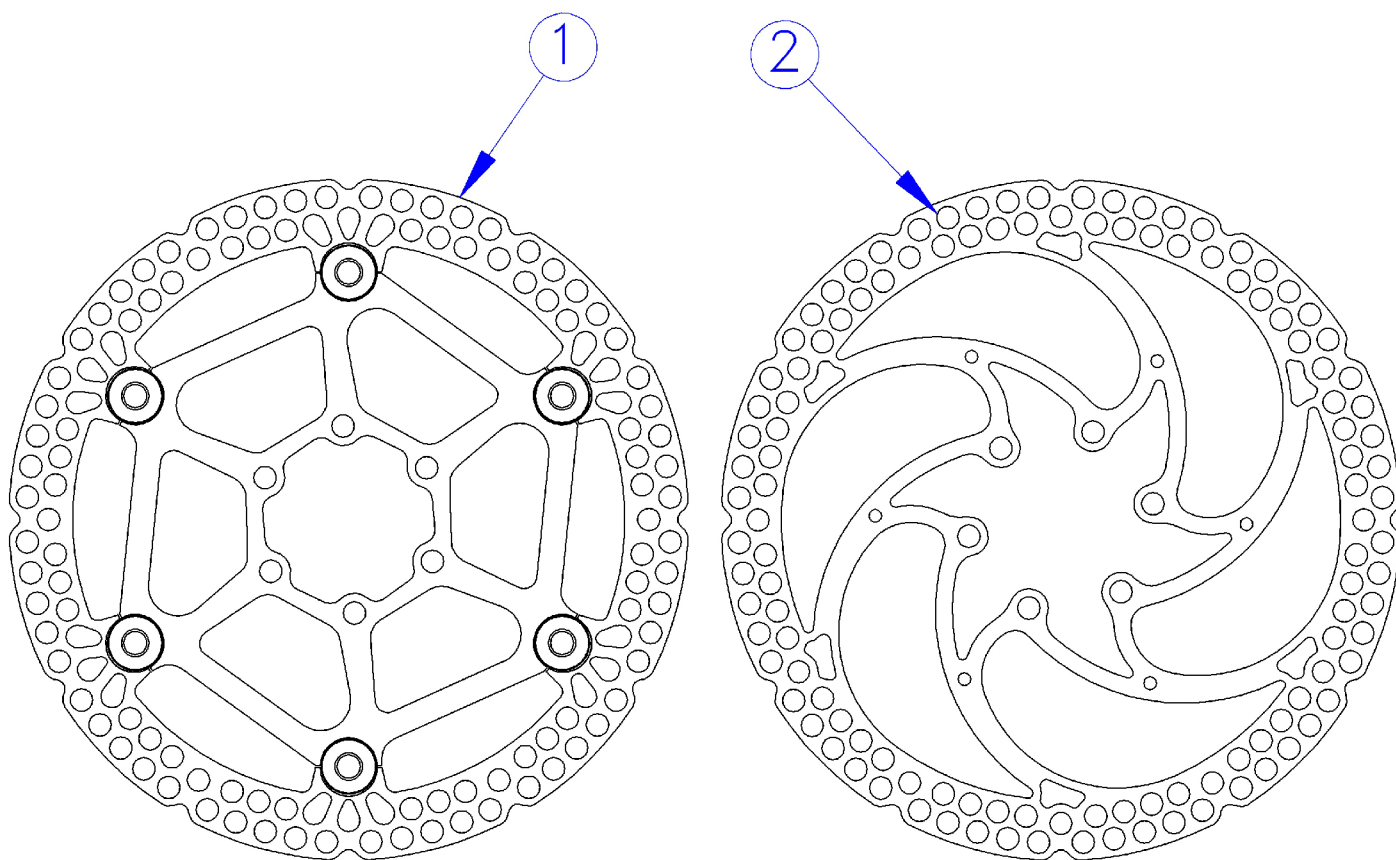

# Rx (White / Bianco) - Rx PUMP - POMPA Rx – MY2010

Description Descrizione	Position Posizione	Code Codice
(Left) Rx Complete pump Pompa completa Rx (Sinistra)	All the parts (Except 18)	FD53024-00
(Right) Rx Complete pump Pompa completa Rx (Destra)	All the parts (Except 18)	FD53025-00
Rx Complete Body pump Corpo pompa completa Rx	1-8-14-18-22	FD40128-20
Brake lever Kit Kit Leva freno	6-7-17	FD40129-20
Lever adjustment kit Kit regolazione leva	13-15-23-25-26	FD40130-20
Piston kit Kit pistone	9-10-11-12-16-24-(grease/grasso)	FD40131-20
Screw reservoir kit Kit vite serbatoio	18-22	FD40132-20
(Left) Pump clamp and screws Collarino pompa con viti (Sinistro)	2-3(2 Pcs.)	FD40133-20
(Right) Pump clamp and screws Collarino pompa con viti (Destro)	2-3(2 Pcs.)	FD40134-20

# RX/MEGA/THE ONE/R1 - DISCS - DISCHI

Description Descrizione	Position Posizione	Code Codice
Disc Ø160mm - 6 bolt (Solid) Disco Ø160mm - 6 Fori (Monolitico)	2	FD50696-00
Disc Ø180mm - 6 bolt (Solid) Disco Ø180mm - 6 Fori (Monolitico)	2	FD50697-00
Disc Ø203mm (Solid) Disco Ø203mm (Monolitico)	2	FD54001-00
Disc Ø160mm - 6 bolt (Al.carrier) Disco Ø160mm - 6 Fori (Interno alluminio)	1	FD50698-00
Disc Ø180mm - 6 bolt (Al.carrier) Disco Ø180mm - 6 Fori (Interno alluminio)	1	FD50699-00
Disc screws kit (6 pcs.) Kit viti disco (6 pz.)	--	FD40001-50
(Titanium) Disc screws kit (6 pcs.) Kit viti disco in titanio (6 pz.)	--	FD40002-50