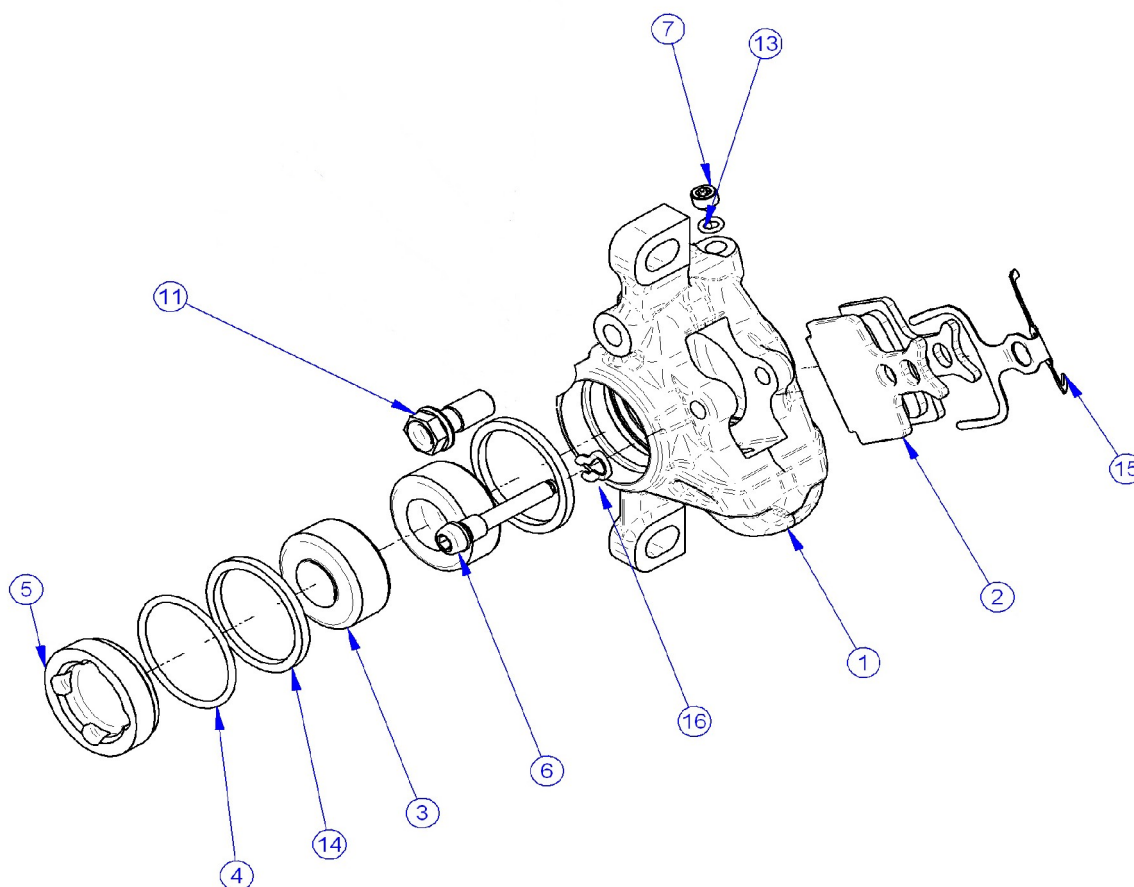

Rx (Black / Nero) - Rx CALIPER – PINZA Rx – MY2010

Description Descrizione	Position Posizione	Code Codice
Rx Complete caliper Pinza completa Rx	All the parts (Except 7-11)	FD52011-00
Rx body caliper Corpo Pinza Rx	1	FD-C225-04
Screws kit Kit viti	6-7-11-16	FD40127-10
Caliper Red cap Tappo pinza Rosso	5	FD-T042-05
Caliper Blue cap Tappo pinza Blu	5	FD-T041-05
Piston kit (2 pcs) Kit pistoni (2 pz)	3(2 Pcs.)-(grease/grasso)	FD40128-10
ORing Kit Kit OR	4-13-14(2 Pcs.)	FD40129-10
Sintered brake pads kit "Mega/The one/R1/Rx" (BOX) Kit pastiglie sinterizzate "Mega/The one/R1/Rx" (CONFEZ.)	2(2 Pcs.)-15	FD40103-10
Organic brake pads kit "Mega/The one/R1/Rx" (BOX) Kit pastiglie organiche "Mega/The one/R1/Rx" (CONFEZ.)	2(2 Pcs.)-15	FD40105-10
Allum./Organic brake pads kit "Mega/The one/R1/Rx"(BOX) Kit pastiglie organiche/allum."Mega/The one/R1/Rx"(CONF.)	2(2 Pcs.)-15	FD40107-10
Screw pads Seeger Kit (50 pcs) Kit seeger perno pastiglie (50 pz.)	16 (50 pcs)	FD40130-10