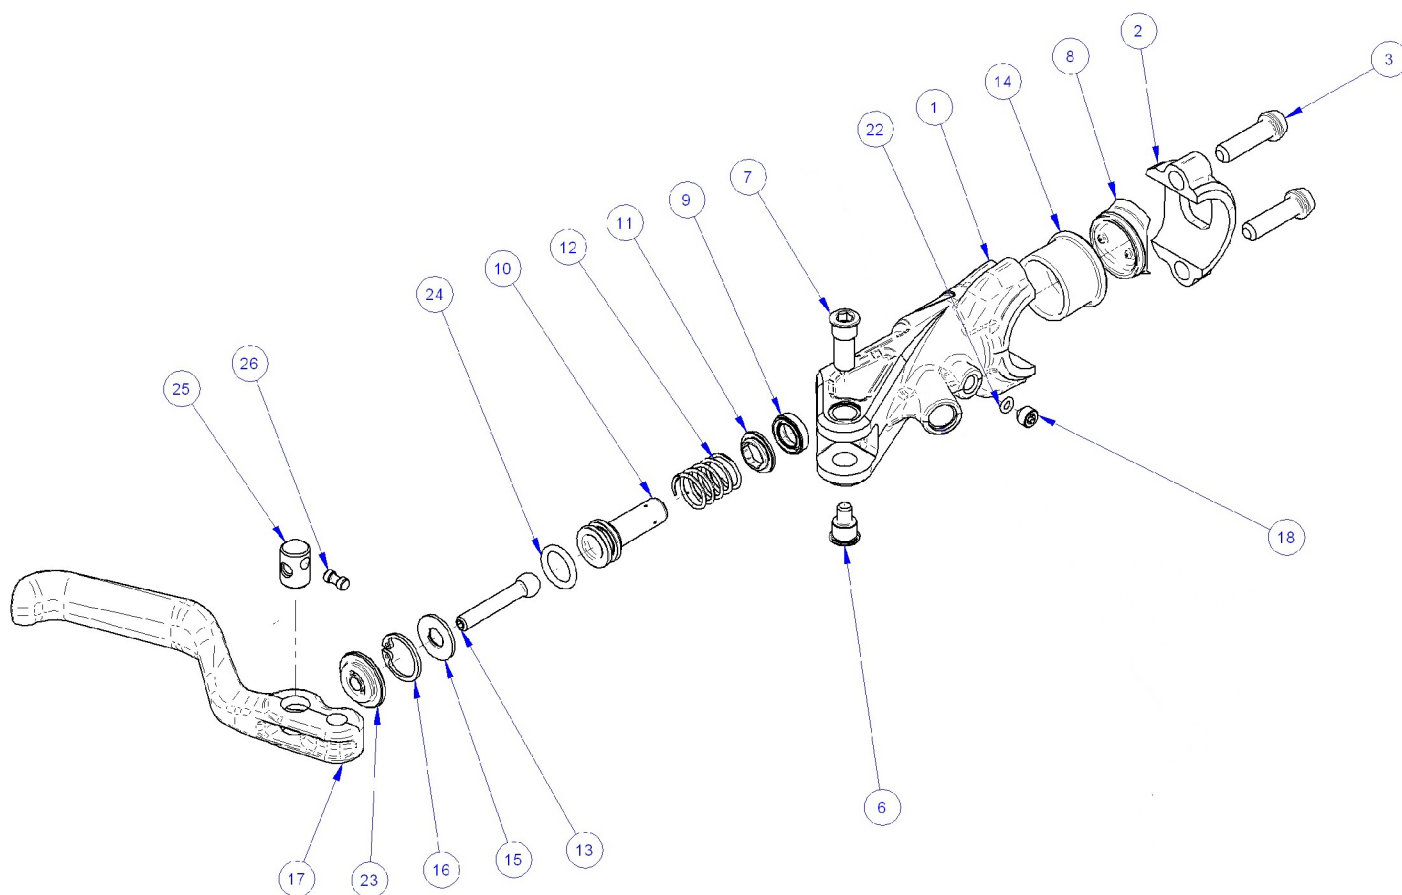

# RX (Black / Nero) - Rx PUMP - POMPA Rx – MY2010

Description Descrizione	Position Posizione	Code Codice
(Left) Rx Complete pump Pompa completa Rx (Sinistra)	All the parts (Except 18)	FD53022-00
(Right) Rx Complete pump Pompa completa Rx (Destra)	All the parts (Except 18)	FD53023-00
Rx Complete Body pump Corpo pompa completa Rx	1-8-14-18-22	FD40135-20
Brake lever Kit Kit Leva freno	6-7-17	FD40136-20
Lever adjustment kit Kit regolazione leva	13-15-23-25-26	FD40130-20
Piston kit Kit pistone	9-10-11-12-16-24-(grease/grasso)	FD40131-20
Screw reservoir kit Kit vite serbatoio	18-22	FD40132-20
(Left) Pump clamp and screws Collarino pompa con viti (Sinistro)	2-3(2 Pcs.)	FD40137-20
(Right) Pump clamp and screws Collarino pompa con viti (Destro)	2-3(2 Pcs.)	FD40138-20

# Rx (White / Bianco) - Rx PUMP - POMPA Rx – MY2010

Description Descrizione	Position Posizione	Code Codice
(Left) Rx Complete pump Pompa completa Rx (Sinistra)	All the parts (Except 18)	FD53024-00
(Right) Rx Complete pump Pompa completa Rx (Destra)	All the parts (Except 18)	FD53025-00
Rx Complete Body pump Corpo pompa completa Rx	1-8-14-18-22	FD40128-20
Brake lever Kit Kit Leva freno	6-7-17	FD40129-20
Lever adjustment kit Kit regolazione leva	13-15-23-25-26	FD40130-20
Piston kit Kit pistone	9-10-11-12-16-24-(grease/grasso)	FD40131-20
Screw reservoir kit Kit vite serbatoio	18-22	FD40132-20
(Left) Pump clamp and screws Collarino pompa con viti (Sinistro)	2-3(2 Pcs.)	FD40133-20
(Right) Pump clamp and screws Collarino pompa con viti (Destro)	2-3(2 Pcs.)	FD40134-20