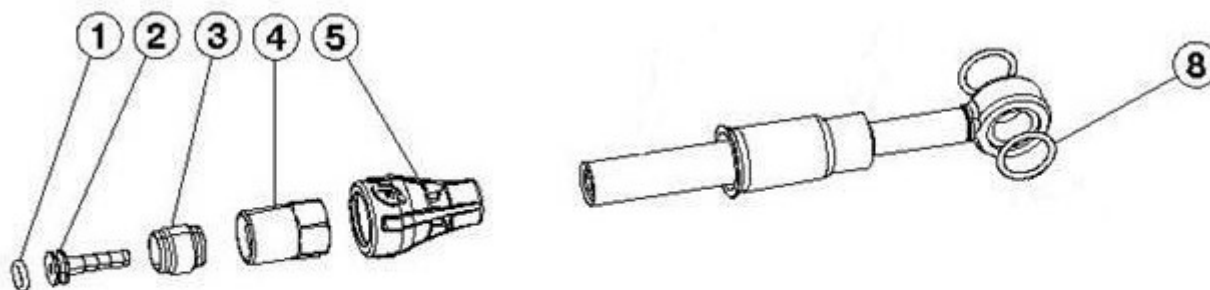

# RX/MEGA/THE ONE/R1 - DISCS - DISCHI

Description Descrizione	Position Posizione	Code Codice
Disc Ø160mm - 6 bolt (Solid) Disco Ø160mm - 6 Fori (Monolitico)	2	FD50696-00
Disc Ø180mm - 6 bolt (Solid) Disco Ø180mm - 6 Fori (Monolitico)	2	FD50697-00
Disc Ø203mm (Solid) Disco Ø203mm (Monolitico)	2	FD54001-00
Disc Ø160mm - 6 bolt (Al.carrier) Disco Ø160mm - 6 Fori (Interno alluminio)	1	FD50698-00
Disc Ø180mm - 6 bolt (Al.carrier) Disco Ø180mm - 6 Fori (Interno alluminio)	1	FD50699-00
Disc screws kit (6 pcs.) Kit viti disco (6 pz.)	--	FD40001-50
(Titanium) Disc screws kit (6 pcs.) Kit viti disco in titanio (6 pz.)	--	FD40002-50

# RX HYDRAULIC TUBE – TUBO IDRAULICO

<b>Description Descrizione</b>	<b>Position Posizione</b>	<b>Code Codice</b>
Tube joint kit Kit raccordi tubo	1-2-3-4	FD40018-40
200 cm Complete hydraulic tube Tubo olio 200 cm completo	All the parts	FD50140-00
Tube cover kit (50 pcs) Gommino copritubo (50 pcs)	5 (50 Pcs.)	FD40020-40
Compression fitting kit (50 pcs) Kit biconico (50pz)	3 (50 pz)	FD40013-40
Nut kit (50 pcs) Kit bussola di serraggio (50 pz)	4 (50 pz)	FD40103-40
Pin kit (50 pcs) Kit spina (50 pz)	2 (50 pcs)	FD40015-40
O-ring 6x1 kit (100 pcs) Kit o-ring 6x1 (100 pz)	8 (100 pcs)	FD40016-40
O-ring 3x1 kit (50 pcs) Kit o-ring 3x1 (50 pz)	1 (50 pcs)	FD40017-40