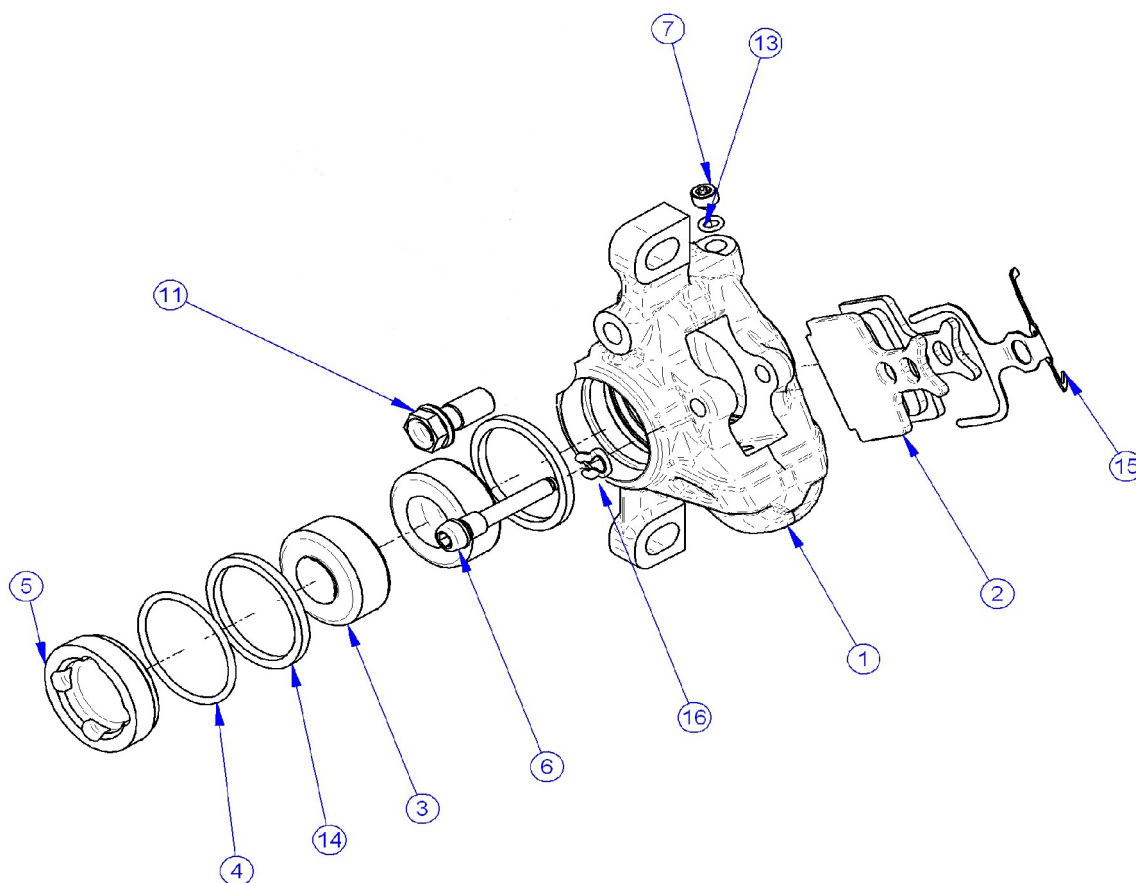

Rx (White / Bianco) - Rx CALIPER – PINZA Rx – MY2010

Description Descrizione	Position Posizione	Code Codice
Rx Complete caliper Pinza completa Rx	All the parts (Except 7-11)	FD52012-00
Rx body caliper Corpo Pinza Rx	1	FD-C229-04
Screws kit Kit viti	6-7-11-16	FD40127-10
Caliper Red cap Tappo pinza Rosso	5	FD-T042-05
Caliper Blue cap Tappo pinza Blu	5	FD-T041-05
Piston kit (2 pcs) Kit pistoni (2 pz)	3(2 Pcs.)-(grease/grasso)	FD40128-10
ORing Kit Kit OR	4-13-14(2 Pcs.)	FD40129-10
Sintered brake pads kit "Mega/The one/R1/Rx" (BOX) Kit pastiglie sinterizzate "Mega/The one/R1/Rx" (CONFEZ.)	2(2 Pcs.)-15	FD40103-10
Organic brake pads kit "Mega/The one/R1/Rx" (BOX) Kit pastiglie organiche "Mega/The one/R1/Rx" (CONFEZ.)	2(2 Pcs.)-15	FD40105-10
Allum./Organic brake pads kit "Mega/The one/R1/Rx"(BOX) Kit pastiglie organiche/allum."Mega/The one/R1/Rx"(CONF.)	2(2 Pcs.)-15	FD40107-10
Screw pads Seeger Kit (50 pcs) Kit seeger perno pastiglie (50 pz.)	16 (50 pcs)	FD40130-10