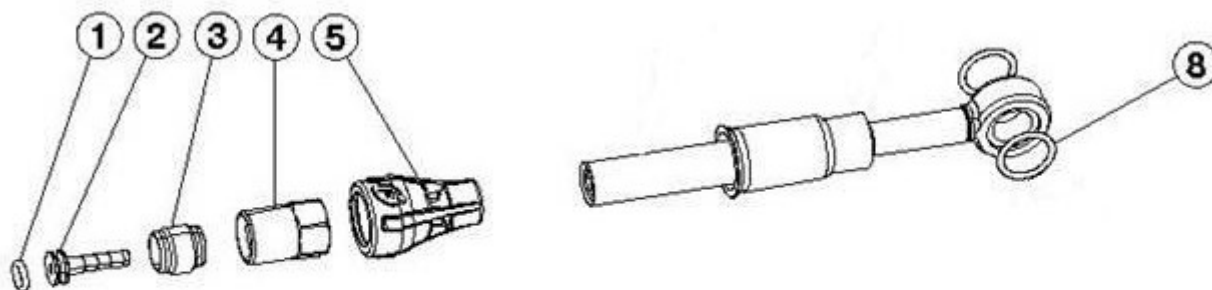

Mega/TheOne HYDRAULIC TUBE – TUBO IDRAULICO – MY2010

Description Descrizione	Position Posizione	Code Codice
Tube joint kit Kit raccordi tubo	1-2-3-4	FD40018-40
200 cm Complete hydraulic tube Tubo olio 200 cm completo	All the parts	FD50143-00
Tube cover kit (50 pcs) Gommino copritubo (50 pcs)	5 (50 Pcs.)	FD40020-40
Compression fitting kit (50 pcs) Kit biconico (50pz)	3 (50 pz)	FD40013-40
Nut kit (50 pcs) Kit bussola di serraggio (50 pz)	4 (50 pz)	FD40103-40
Pin kit (50 pcs) Kit spina (50 pz)	2 (50 pcs)	FD40015-40
O-ring 6x1 kit (100 pcs) Kit o-ring 6x1 (100 pz)	8 (100 pcs)	FD40016-40
O-ring 3x1 kit (50 pcs) Kit o-ring 3x1 (50 pz)	1 (50 pcs)	FD40017-40