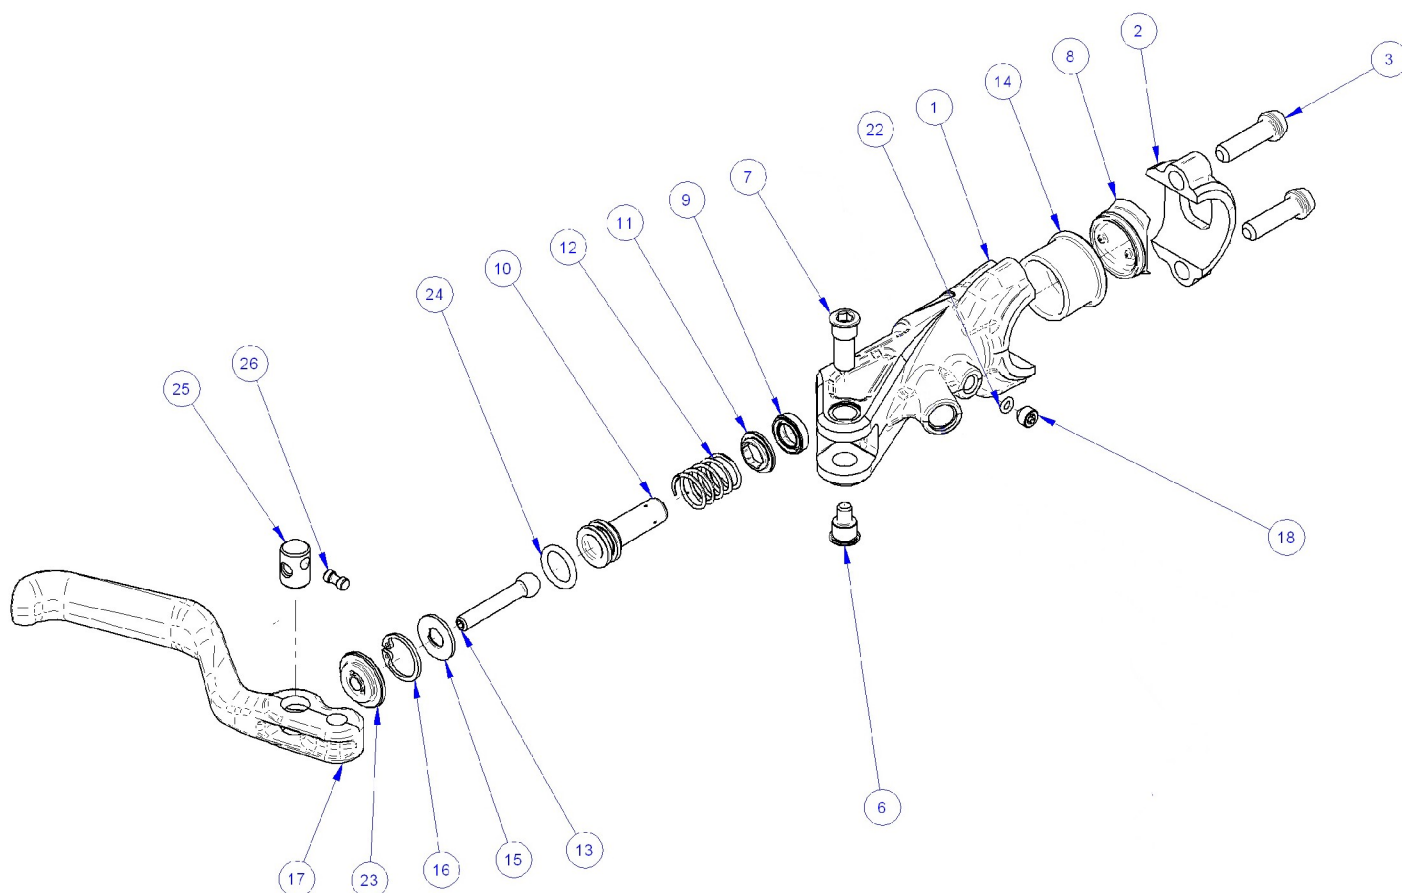

TheOne FR – TheOne FR PUMP - POMPA TheOne FR – MY2010

Description Descrizione	Position Posizione	Code Codice
(Left) TheOne FR Complete pump Pompa completa TheOne FR (Sinistra)	All the parts (Except 18)	FD53031-00
(Right) TheOne FR Complete pump Pompa completa TheOne FR (Destra)	All the parts (Except 18)	FD53032-00
TheOne FR Complete Body pump Corpo pompa completa TheOne FR	1-8-14-18-22	FD40142-20
Brake lever Kit Kit Leva freno	6-7-17	FD40136-20
Lever adjustment kit Kit regolazione leva	13-15-23-25-26	FD40130-20
Piston kit Kit pistone	9-10-11-12-16-24-(grease/grasso)	FD40131-20
Screw reservoir kit Kit vite serbatoio	18-22	FD40132-20
(Left) Pump clamp and screws Collarino pompa con viti (Sinistro)	2-3(2 Pcs.)	FD40143-20
(Right) Pump clamp and screws Collarino pompa con viti (Destro)	2-3(2 Pcs.)	FD40144-20

TheOne FR - TheOne FR CALIPER – PINZA TheOne FR – MY2010

Description Descrizione	Position Posizione	Code Codice
The One Complete caliper Pinza completa The One	All the parts (Except 4-8-12)	FD52026-00
Screws kit Kit viti	2-5-8-12	FD40116-10
Piston kit (2 pcs) Kit pistoni (2 pz)	9(2 Pcs.)-1(2 Pcs.)- (grease/grasso)	FD40118-10
ORing Kit Kit OR	4-1(2 Pcs.)-6	FD40117-10
Sintered brake pads kit "Mega/The one/R1/Rx" (BOX) Kit pastiglie sinterizzate "Mega/The one/R1/Rx" (CONFEZ.)	3(2 Pcs.)-7	FD40103-10
Organic brake pads kit "Mega/The one/R1/Rx" (BOX) Kit pastiglie organiche "Mega/The one/R1/Rx" (CONFEZ.)	3(2 Pcs.)-7	FD40105-10
Allum./Organic brake pads kit "Mega/The one/R1/Rx" (BOX) Kit pastiglie organiche/allum. "Mega/The one/R1/Rx" (CONFEZ.)	3(2 Pcs.)-7	FD40107-10
Screw pads Seeger Kit (50 pcs) Kit seeger perno pastiglie (50 pz.)	5 (50 pcs)	FD40083-10