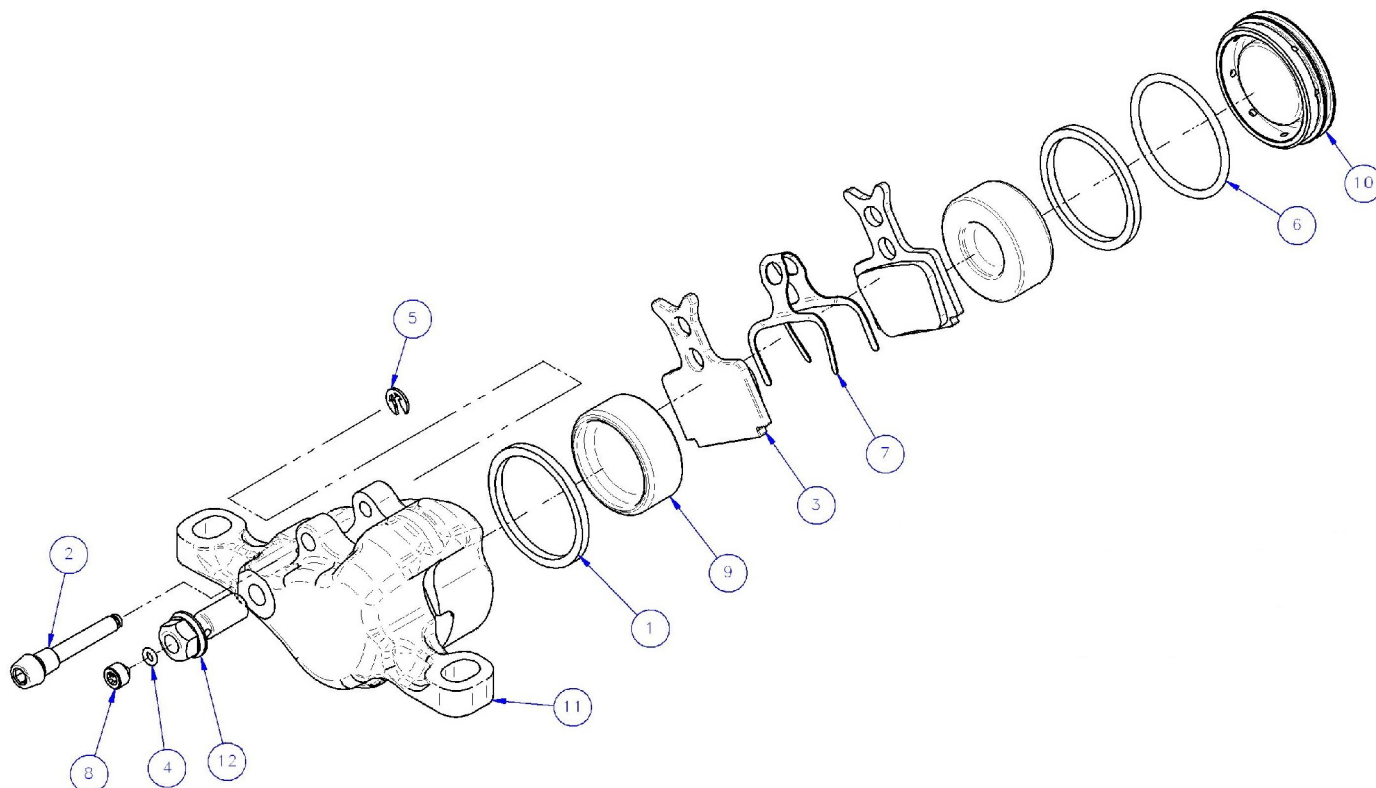

TheOne FR - TheOne FR CALIPER – PINZA TheOne FR – MY2010

Description Descrizione	Position Posizione	Code Codice
The One Complete caliper Pinza completa The One	All the parts (Except 4-8-12)	FD52026-00
Screws kit Kit viti	2-5-8-12	FD40116-10
Piston kit (2 pcs) Kit pistoni (2 pz)	9(2 Pcs.)-1(2 Pcs.)- (grease/grasso)	FD40118-10
ORing Kit Kit OR	4-1(2 Pcs.)-6	FD40117-10
Sintered brake pads kit "Mega/The one/R1/Rx" (BOX) Kit pastiglie sinterizzate "Mega/The one/R1/Rx" (CONFEZ.)	3(2 Pcs.)-7	FD40103-10
Organic brake pads kit "Mega/The one/R1/Rx" (BOX) Kit pastiglie organiche "Mega/The one/R1/Rx" (CONFEZ.)	3(2 Pcs.)-7	FD40105-10
Allum./Organic brake pads kit "Mega/The one/R1/Rx" (BOX) Kit pastiglie organiche/allum. "Mega/The one/R1/Rx" (CONFEZ.)	3(2 Pcs.)-7	FD40107-10
Screw pads Seeger Kit (50 pcs) Kit seeger perno pastiglie (50 pz.)	5 (50 pcs)	FD40083-10