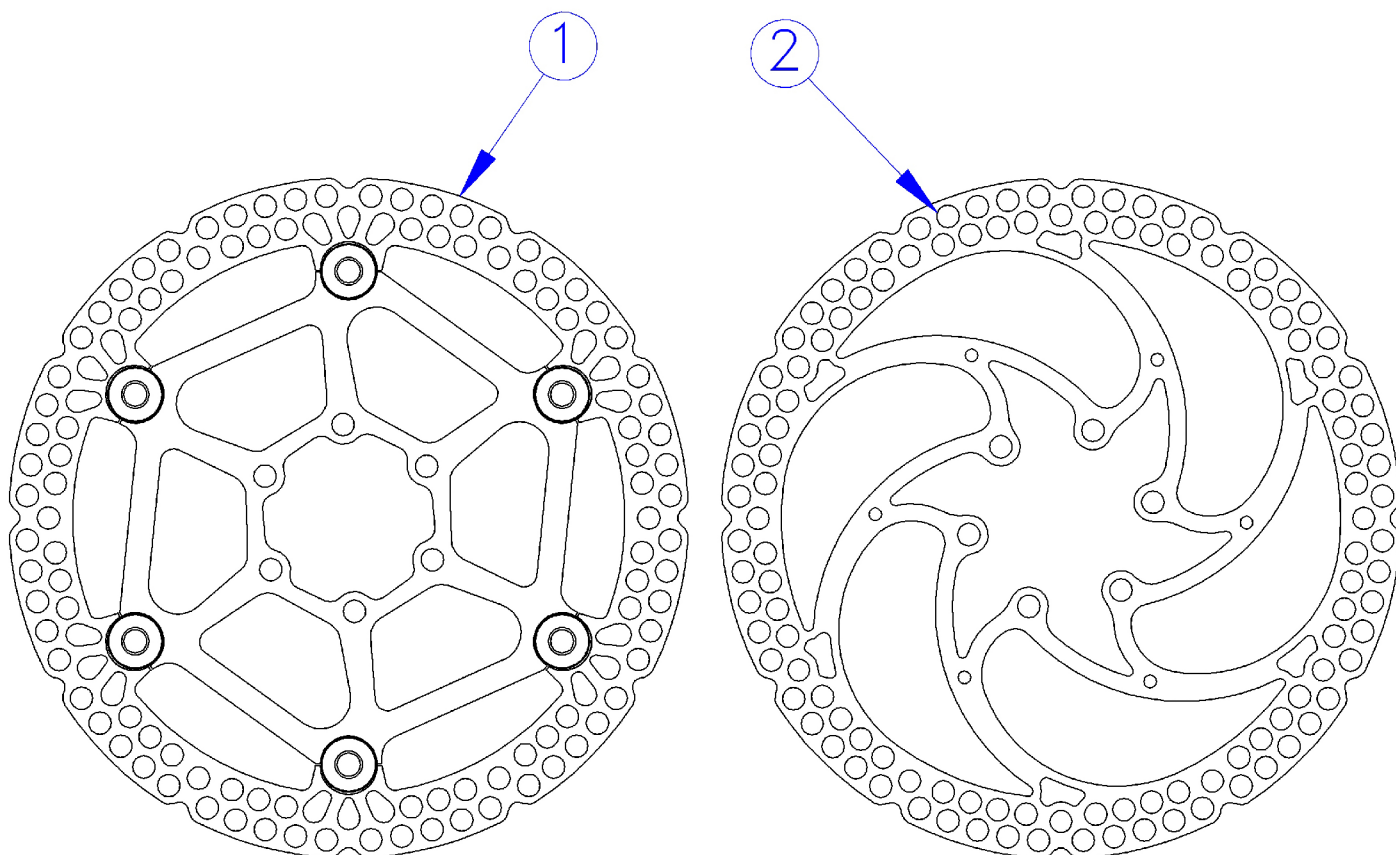

TheOne FR – TheOne FR PUMP - POMPA TheOne FR – MY2010

Description Descrizione	Position Posizione	Code Codice
(Left) TheOne FR Complete pump Pompa completa TheOne FR (Sinistra)	All the parts (Except 18)	FD53031-00
(Right) TheOne FR Complete pump Pompa completa TheOne FR (Destra)	All the parts (Except 18)	FD53032-00
TheOne FR Complete Body pump Corpo pompa completa TheOne FR	1-8-14-18-22	FD40142-20
Brake lever Kit Kit Leva freno	6-7-17	FD40136-20
Lever adjustment kit Kit regolazione leva	13-15-23-25-26	FD40130-20
Piston kit Kit pistone	9-10-11-12-16-24-(grease/grasso)	FD40131-20
Screw reservoir kit Kit vite serbatoio	18-22	FD40132-20
(Left) Pump clamp and screws Collarino pompa con viti (Sinistro)	2-3(2 Pcs.)	FD40143-20
(Right) Pump clamp and screws Collarino pompa con viti (Destro)	2-3(2 Pcs.)	FD40144-20

Rx/Mega/TheOne/R1 - DISCS - DISCHI

Description Descrizione	Position Posizione	Code Codice
Disc Ø160mm - 6 bolt (Solid) Disco Ø160mm - 6 Fori (Monolitico)	2	FD50696-00
Disc Ø180mm - 6 bolt (Solid) Disco Ø180mm - 6 Fori (Monolitico)	2	FD50697-00
Disc Ø203mm (Solid) Disco Ø203mm (Monolitico)	2	FD54001-00
Disc Ø160mm - 6 bolt (Al.carrier) Disco Ø160mm - 6 Fori (Interno alluminio)	1	FD50698-00
Disc Ø180mm - 6 bolt (Al.carrier) Disco Ø180mm - 6 Fori (Interno alluminio)	1	FD50699-00
Disc screws kit (6 pcs.) Kit viti disco (6 pz.)	--	FD40001-50
(Titanium) Disc screws kit (6 pcs.) Kit viti disco in titanio (6 pz.)	--	FD40002-50