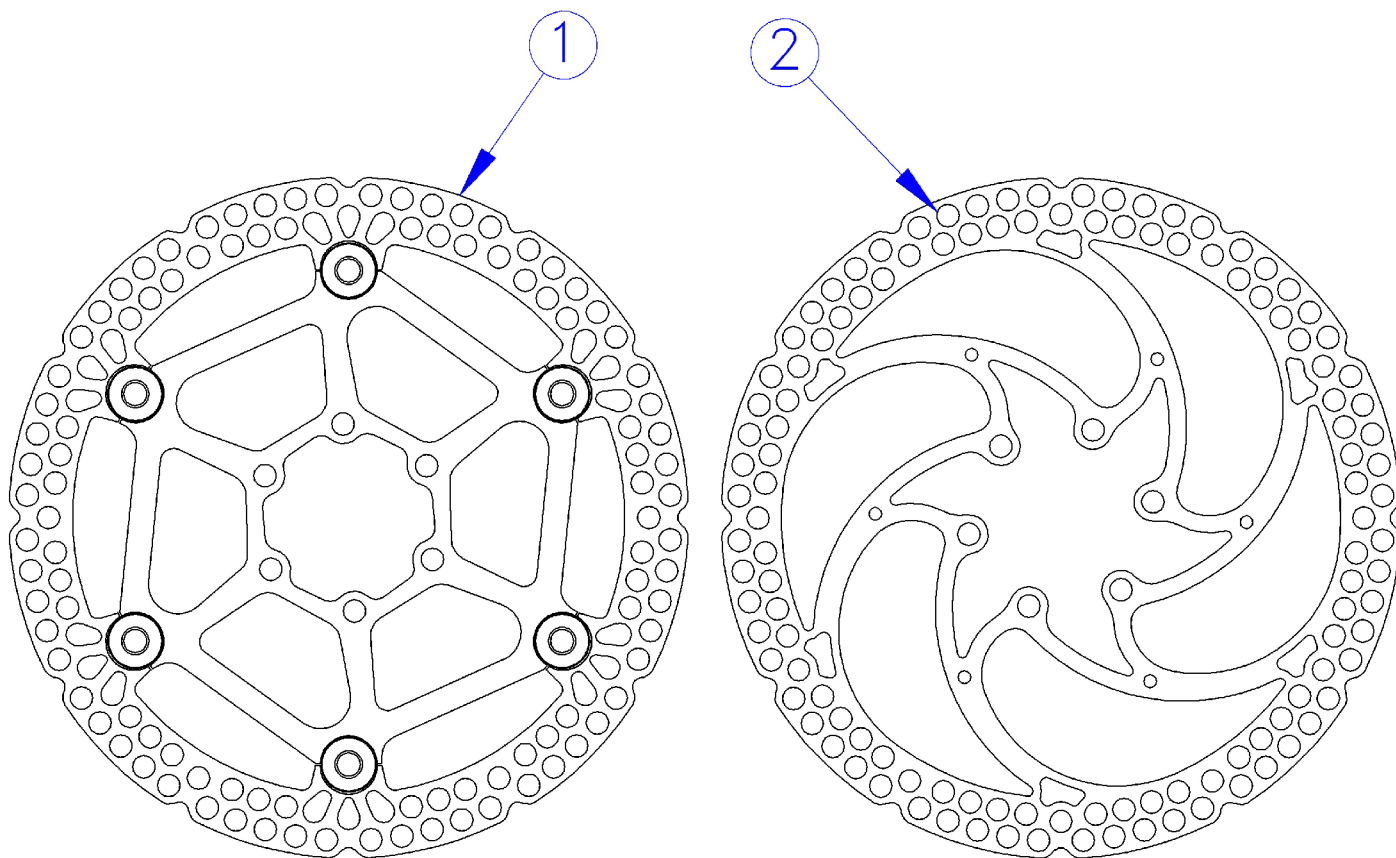

Rx/Mega/TheOne/R1 - DISCS - DISCHI

Description Descrizione	Position Posizione	Code Codice
Disc Ø160mm - 6 bolt (Solid) Disco Ø160mm - 6 Fori (Monolitico)	2	FD50696-00
Disc Ø180mm - 6 bolt (Solid) Disco Ø180mm - 6 Fori (Monolitico)	2	FD50697-00
Disc Ø203mm (Solid) Disco Ø203mm (Monolitico)	2	FD54001-00
Disc Ø160mm - 6 bolt (Al.carrier) Disco Ø160mm - 6 Fori (Interno alluminio)	1	FD50698-00
Disc Ø180mm - 6 bolt (Al.carrier) Disco Ø180mm - 6 Fori (Interno alluminio)	1	FD50699-00
Disc screws kit (6 pcs.) Kit viti disco (6 pz.)	--	FD40001-50
(Titanium) Disc screws kit (6 pcs.) Kit viti disco in titanio (6 pz.)	--	FD40002-50