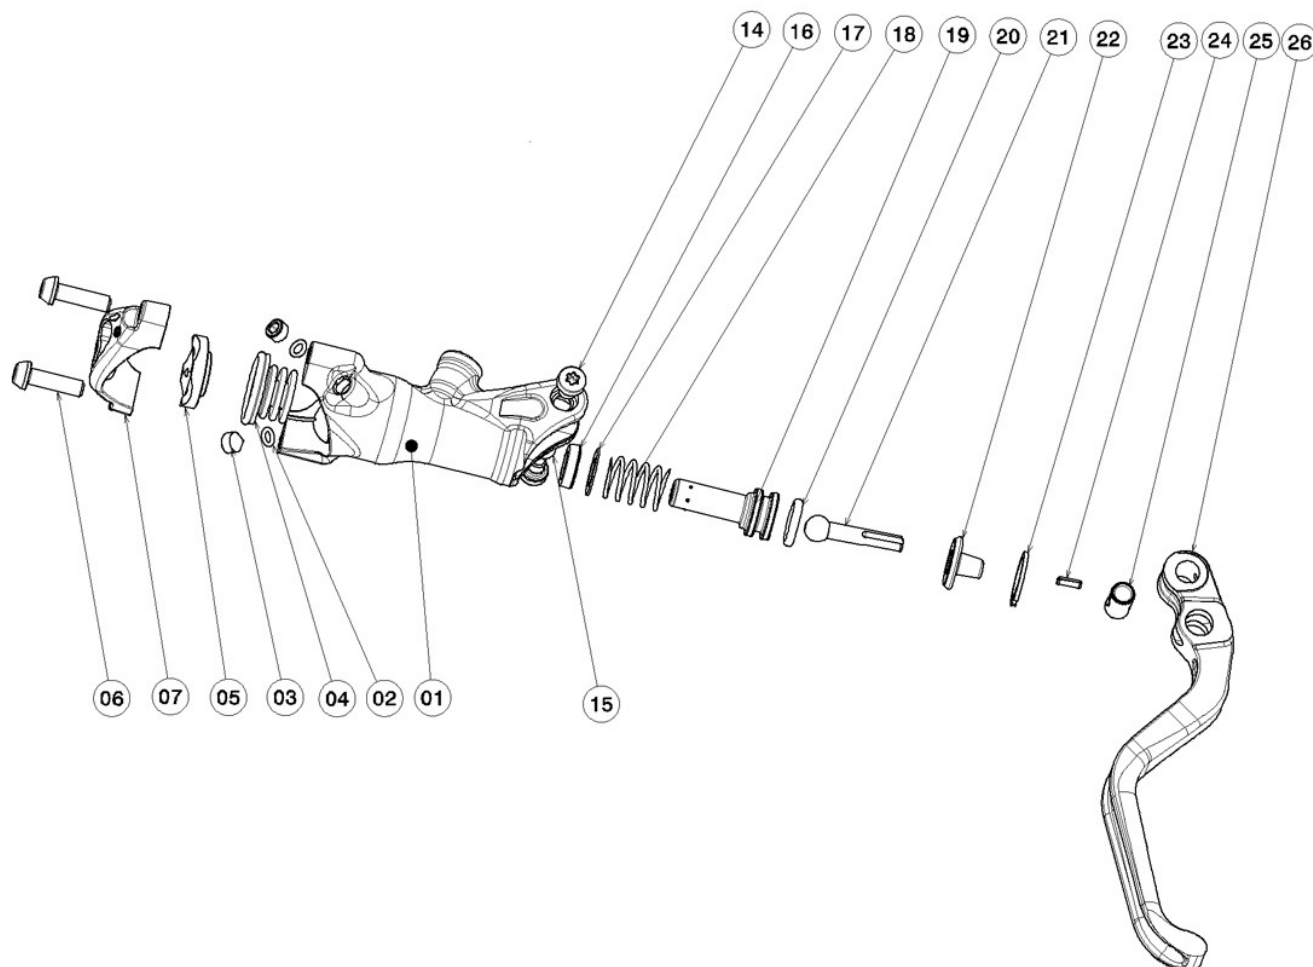

TheOne – TheOne PUMP – POMPA TheOne – MY2010

Description Descrizione	Position Posizione	Code Codice
TheOne Complete pump Pompa completa TheOne	All the parts	FD53033-00
TheOne Complete Body pump Corpo pompa completa TheOne	1-2(2 Pcs.)-3(2 Pcs)-4-5	FD40146-20
Brake lever Kit Kit Leva freno	14(2 Pcs)-15-26	FD40147-20
Brake lever Kit (Carbon) Kit Leva freno (Carbonio)	14(2 Pcs)-15-26	FD40125-20
Lever adjustment kit Kit regolazione leva	21-22-23-24-25	FD40117-20
Piston kit Kit pistone	16-17-18-19-20-23	FD40116-20
Screw reservoir kit Kit viti serbatoio	2(2 Pcs)-3(2 Pcs)	FD40118-20
(Black) Pump clamp and screws Collarino pompa con viti (Nero)	6(2 Pcs)-7	FD40148-20
X0 Left Pump clamp and screws Collarino pompa X0 sinistro con viti	----	FD40123-20
X0 Right Pump clamp and screws Collarino pompa X0 destro con viti	----	FD40124-20

TheOne - THE ONE CALIPER – PINZA THE ONE – MY2010

Description Descrizione	Position Posizione	Code Codice
The One Complete caliper Pinza completa The One	All the parts (Except 4-8-12)	FD52027-00
Screws kit Kit viti	2-5-8-12	FD40116-10
Piston kit (2 pcs) Kit pistoni (2 pz)	9(2 Pcs.)-1(2 Pcs.)- (grease/grasso)	FD40118-10
ORing Kit Kit OR	4-1(2 Pcs.)-6	FD40117-10
Sintered brake pads kit "Mega/The one/R1/Rx" (BOX) Kit pastiglie sinterizzate "Mega/The one/R1/Rx" (CONFEZ.)	3(2 Pcs.)-7	FD40103-10
Organic brake pads kit "Mega/The one/R1/Rx" (BOX) Kit pastiglie organiche "Mega/The one/R1/Rx" (CONFEZ.)	3(2 Pcs.)-7	FD40105-10
Allum./Organic brake pads kit "Mega/The one/R1/Rx" (BOX) Kit pastiglie organiche/allum. "Mega/The one/R1/Rx" (CONFEZ.)	3(2 Pcs.)-7	FD40107-10
Screw pads Seeger Kit (50 pcs) Kit seeger perno pastiglie (50 pz.)	5 (50 pcs)	FD40083-10