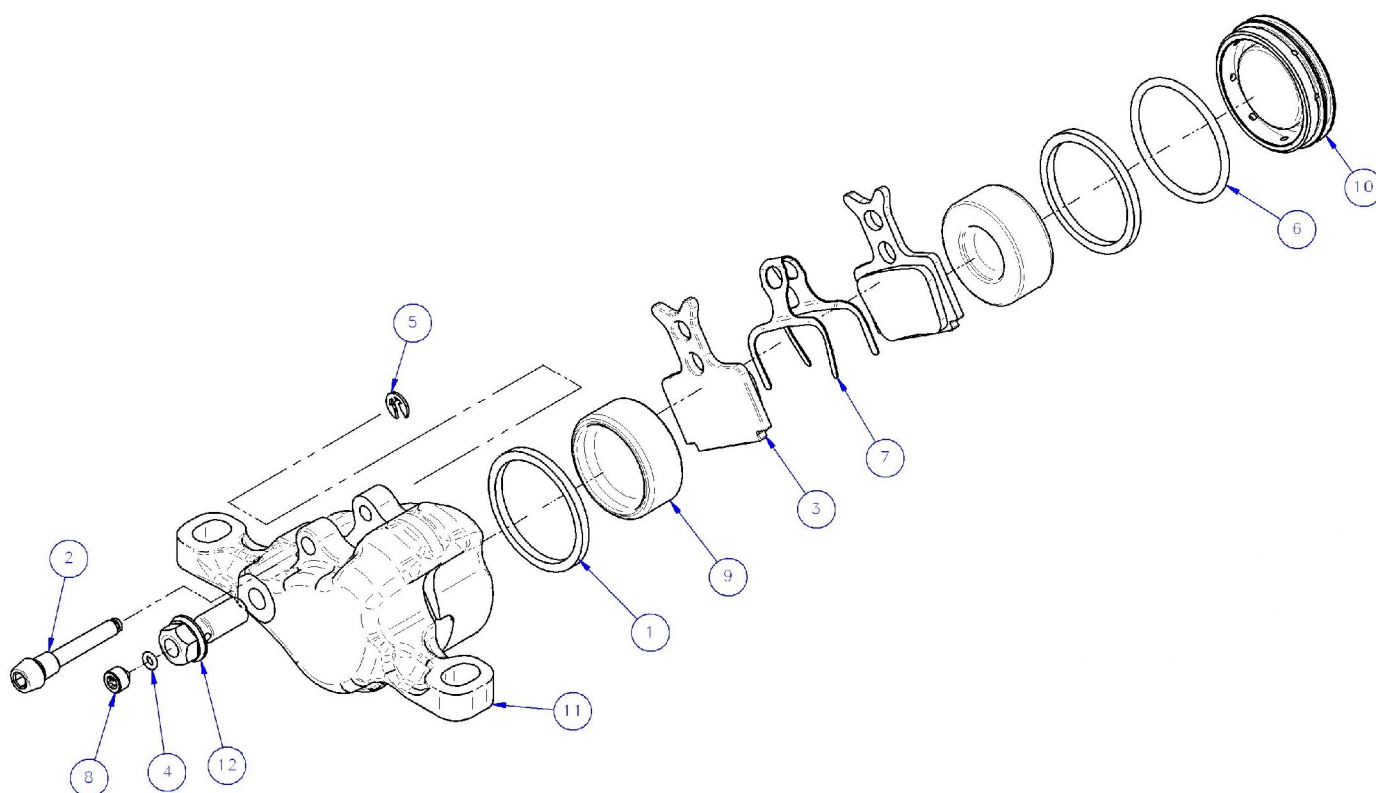

TheOne – TheOne PUMP – POMPA TheOne – MY2010

Description Descrizione	Position Posizione	Code Codice
TheOne Complete pump Pompa completa TheOne	All the parts	FD53033-00
TheOne Complete Body pump Corpo pompa completa TheOne	1-2(2 Pcs.)-3(2 Pcs)-4-5	FD40146-20
Brake lever Kit Kit Leva freno	14(2 Pcs)-15-26	FD40147-20
Brake lever Kit (Carbon) Kit Leva freno (Carbonio)	14(2 Pcs)-15-26	FD40125-20
Lever adjustment kit Kit regolazione leva	21-22-23-24-25	FD40117-20
Piston kit Kit pistone	16-17-18-19-20-23	FD40116-20
Screw reservoir kit Kit viti serbatoio	2(2 Pcs)-3(2 Pcs)	FD40118-20
(Black) Pump clamp and screws Collarino pompa con viti (Nero)	6(2 Pcs)-7	FD40148-20
X0 Left Pump clamp and screws Collarino pompa X0 sinistro con viti	----	FD40123-20
X0 Right Pump clamp and screws Collarino pompa X0 destro con viti	----	FD40124-20

TheOne - THE ONE CALIPER – PINZA THE ONE – MY2010

Description Descrizione	Position Posizione	Code Codice
The One Complete caliper Pinza completa The One	All the parts (Except 4-8-12)	FD52027-00
Screws kit Kit viti	2-5-8-12	FD40116-10
Piston kit (2 pcs) Kit pistoni (2 pz)	9(2 Pcs.)-1(2 Pcs.)- (grease/grasso)	FD40118-10
ORing Kit Kit OR	4-1(2 Pcs.)-6	FD40117-10
Sintered brake pads kit "Mega/The one/R1/Rx" (BOX) Kit pastiglie sinterizzate "Mega/The one/R1/Rx" (CONFEZ.)	3(2 Pcs.)-7	FD40103-10
Organic brake pads kit "Mega/The one/R1/Rx" (BOX) Kit pastiglie organiche "Mega/The one/R1/Rx" (CONFEZ.)	3(2 Pcs.)-7	FD40105-10
Allum./Organic brake pads kit "Mega/The one/R1/Rx" (BOX) Kit pastiglie organiche/allum. "Mega/The one/R1/Rx" (CONFEZ.)	3(2 Pcs.)-7	FD40107-10
Screw pads Seeger Kit (50 pcs) Kit seeger perno pastiglie (50 pz.)	5 (50 pcs)	FD40083-10