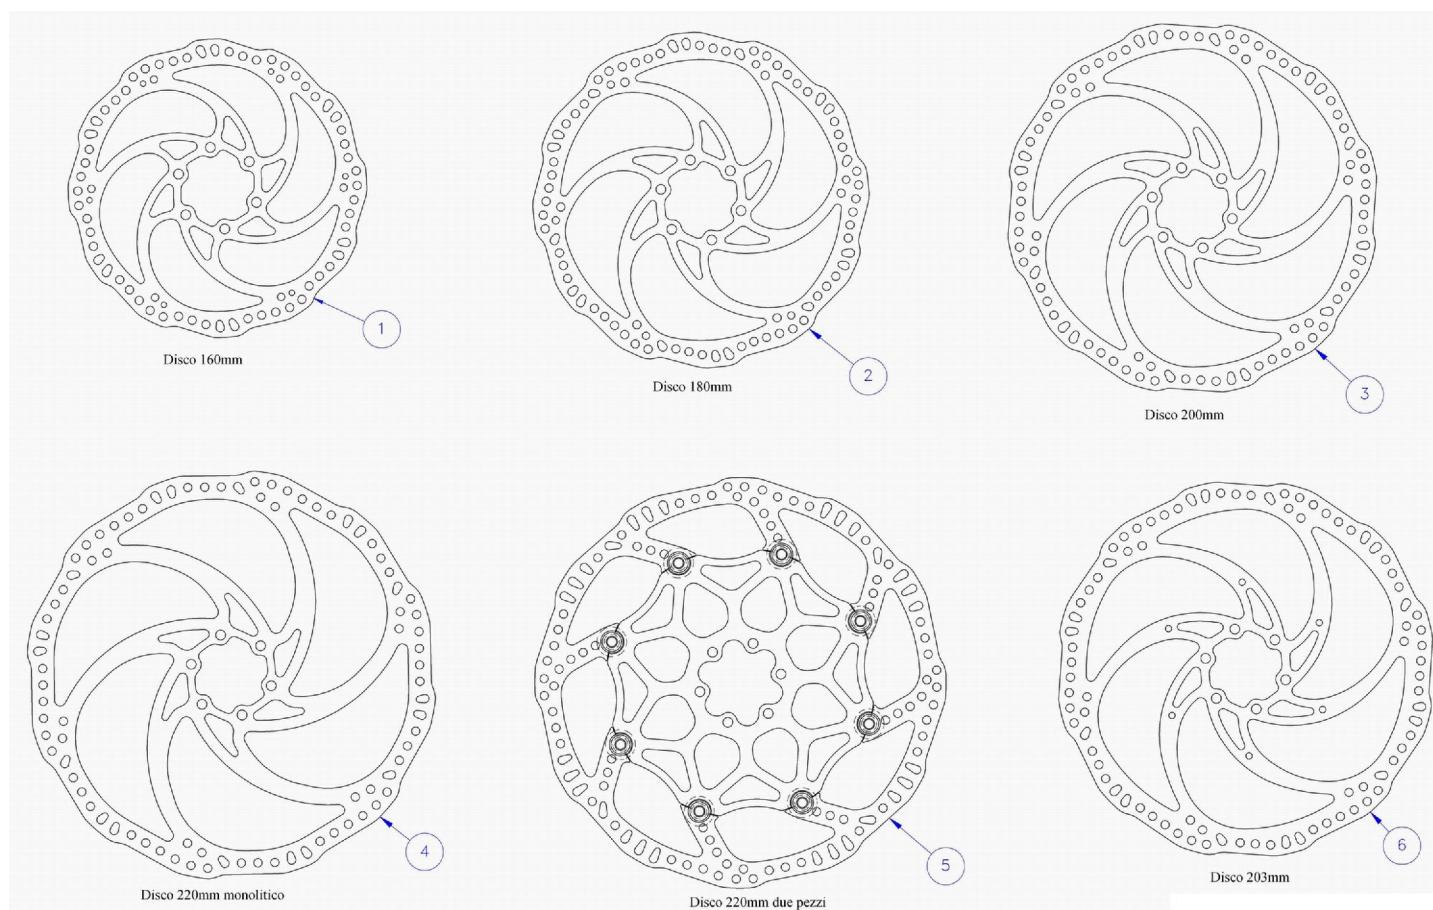

ORO/MEGA/THE ONE - DISCS - DISCHI

Description Descrizione	Position Posizione	Code Codice
Disc Ø160mm - 6 bolt Disco Ø160mm - 6 Fori	1	FD50691-00
Disc Ø180mm - 6 bolt Disco Ø180mm - 6 Fori	2	FD50692-00
Disc Ø200mm - 6 bolt Disco Ø200mm - 6 Fori	3	FD50693-00
Disc Ø220mm - 6 bolt (Solid) Disco Ø220mm - 6 Fori (Monolitico)	4	FD50694-00
Disc Ø220mm - 6 bolt (Al.carrier) Disco Ø220mm - 6 Fori (Interno alluminio)	5	FD50690-00
Disc Ø203mm - 6 bolt Disco Ø203mm - 6 Fori	6	FD50695-00
Disc screws kit (6 pcs.) Kit viti disco (6 pz.)	--	FD40001-50
(Titanium) Disc screws kit (6 pcs.) Kit viti disco in titanio (6 pz.)	--	FD40002-50