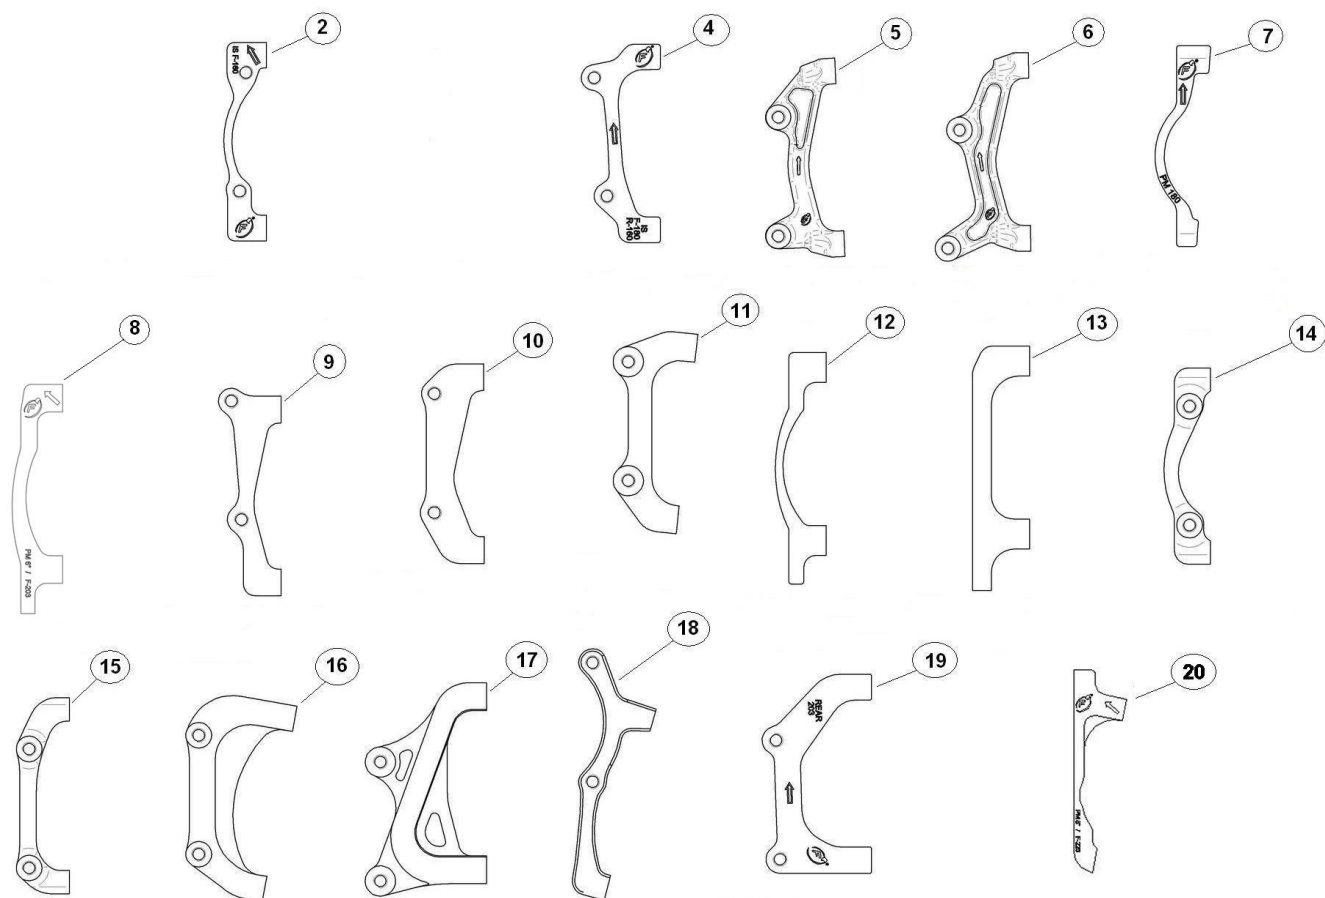

Adaptors – ADATTATORI

Description Descrizione	Position Posizione	Code Codice
Front adaptor P.M. for Ø160mm I.S. Adattatore anteriore P.M. per I.S. Ø160 mm	2	FD40089-10
Adaptor for front Ø180mm I.S. or Rear Ø160mm I.S. Adattatore PM per I.S. Ø180mm Anteriore o I.S. Ø160mm Posteriore	4	FD40062-10
Adaptor for front Ø200mm I.S. or Rear Ø180mm I.S. Adattatore PM per I.S. Ø200mm Anteriore o I.S. Ø180mm Posteriore	5	FD40063-10
Adaptor for front Ø220mm I.S. or Rear Ø200mm I.S. Adattatore PM per I.S. Ø220mm Anteriore o I.S. Ø200mm Posteriore	6	FD40064-10
Front adaptor P.M. for Ø180mm P.M. 6" Adattatore anteriore P.M. per P.M. 6" Ø180mm	7	FD40074-10
Front adaptor P.M. for Ø200mm Fox F40 Adattatore anteriore P.M. per Fox F40 Ø200mm	9	FD40073-10
Front adaptor P.M. for Ø220mm Fox F40 Adattatore anteriore P.M. per Fox F40 Ø220mm	10	FD40084-10
Front adaptor P.M. for Ø180mm Marzocchi QR20 Adattatore anteriore P.M. per Marzocchi QR20 Ø180mm	11	FD40088-10
Front adaptor P.M. for Ø200mm P.M. 6" Adattatore anteriore P.M. per P.M. 6" Ø200mm	12	FD40065-10
Front adaptor P.M. for Ø220mm P.M. Adattatore anteriore P.M. per P.M. Ø220mm	13	FD40085-10