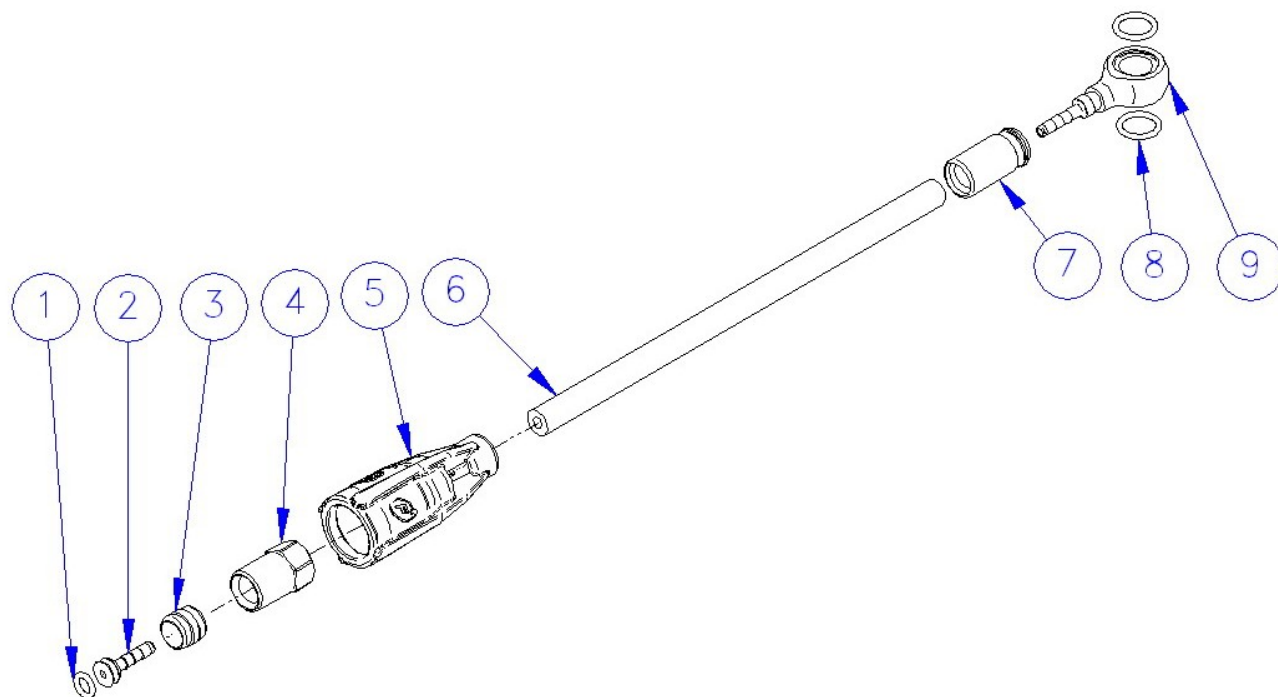

MEGA/THE ONE HYDRAULIC TUBE – TUBO IDRAULICO

Description Descrizione	Position Posizione	Code Codice
Tube joint kit Kit raccordi tubo	1-2-3-4	FD40018-40
200 cm Complete hydraulic tube Tubo olio 200 cm completo	All the parts	FD50126-00
Tube cover kit (50 pcs) Gommino copritubo (50 pcs)	5 (50 Pcs.)	FD40019-40
Compression fitting kit (50 pcs) Kit biconico (50pz)	3 (50 pz)	FD40013-40
Nut kit (50 pcs) Kit bussola di serraggio (50 pz)	4 (50 pz)	FD40103-40
Pin kit (50 pcs) Kit spina (50 pz)	5 (50 pcs)	FD40015-40
O-ring 6x1 kit (100 pcs) Kit o-ring 6x1 (100 pz)	8 (100 pcs)	FD40016-40
O-ring 3x1 kit (50 pcs) Kit o-ring 3x1 (50 pz)	9 (50 pcs)	FD40017-40