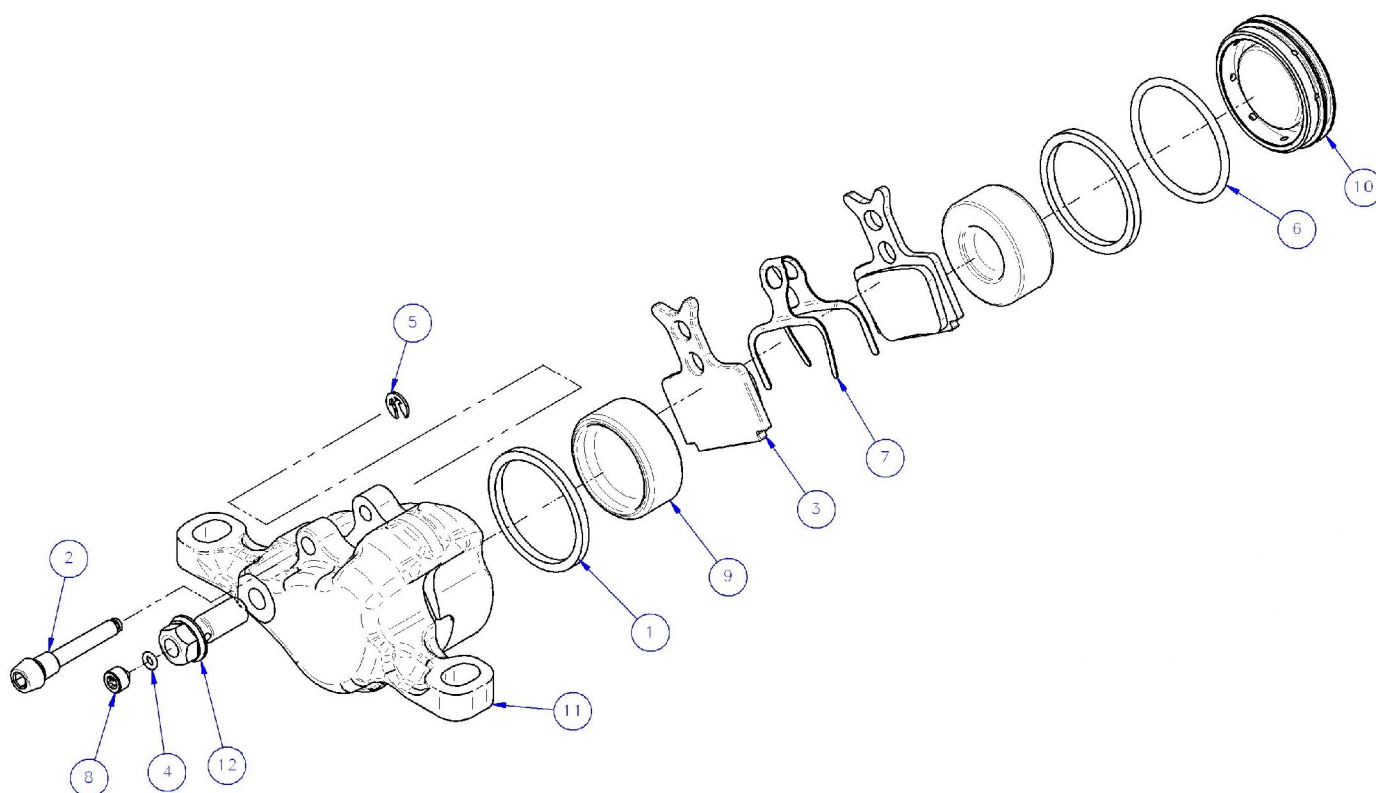

THE ONE - THE ONE PUMP - POMPA THE ONE

Description Descrizione	Position Posizione	Code Codice
The One Complete pump Pompa completa The One	All the parts	FD50603-00
The One Complete Body pump Corpo pompa completa The One	1-2-30-34(2 Pcs.)-36-37	FD40109-20
“Standard” Brake lever Kit Kit Leva freno “Profilo Alto”	4-5-6	FD40111-20
“DH” Brake lever Kit Kit Leva freno “Profilo Basso”	4-5-6	FD40112-20
Lever adjustment kit Kit regolazione leva	7-8-9-10-11-12-13-14-17-24	FD40110-20
Piston kit Kit pistone	20-21-22-23-29-(grease/grasso)	FD40106-20
F.c.s. Adjustment kit Kit regolazione F.c.s.	18-19-28	FD40108-20
Screw reservoir kit Kit viti serbatoio	26-27	FD40049-20
Pump clamp and screws Collarino pompa con viti	3-25(2 Pcs.)	FD40107-20

THE ONE - THE ONE CALIPER – PINZA THE ONE

Description Descrizione	Position Posizione	Code Codice
The One Complete caliper Pinza completa The One	All the parts	FD50078-00
Screws kit Kit viti	2-5-8-12	FD40116-10
Piston kit (2 pcs) Kit pistoni (2 pz)	9(2 Pcs.)-1(2 Pcs.)- (grease/grasso)	FD40118-10
ORing Kit Kit OR	4-1(2 Pcs.)-6	FD40117-10
Sintered brake pads kit "Mega/The one/R1" (BOX) Kit pastiglie sinterizzate "Mega/The one/R1" (CONFEZ.)	3(2 Pcs.)-7	FD40103-10
Organic brake pads kit "Mega/The one/R1" (BOX) Kit pastiglie organiche "Mega/The one/R1" (CONFEZ.)	3(2 Pcs.)-7	FD40105-10
Allum./Organic brake pads kit "Mega/The one/R1" (BOX) Kit pastiglie organiche/allum. "Mega/The one/R1" (CONFEZ.)	3(2 Pcs.)-7	FD40107-10
Screw pads Seeger Kit (50 pcs) Kit seeger perno pastiglie (50 pz.)	5 (50 pcs)	FD40083-10