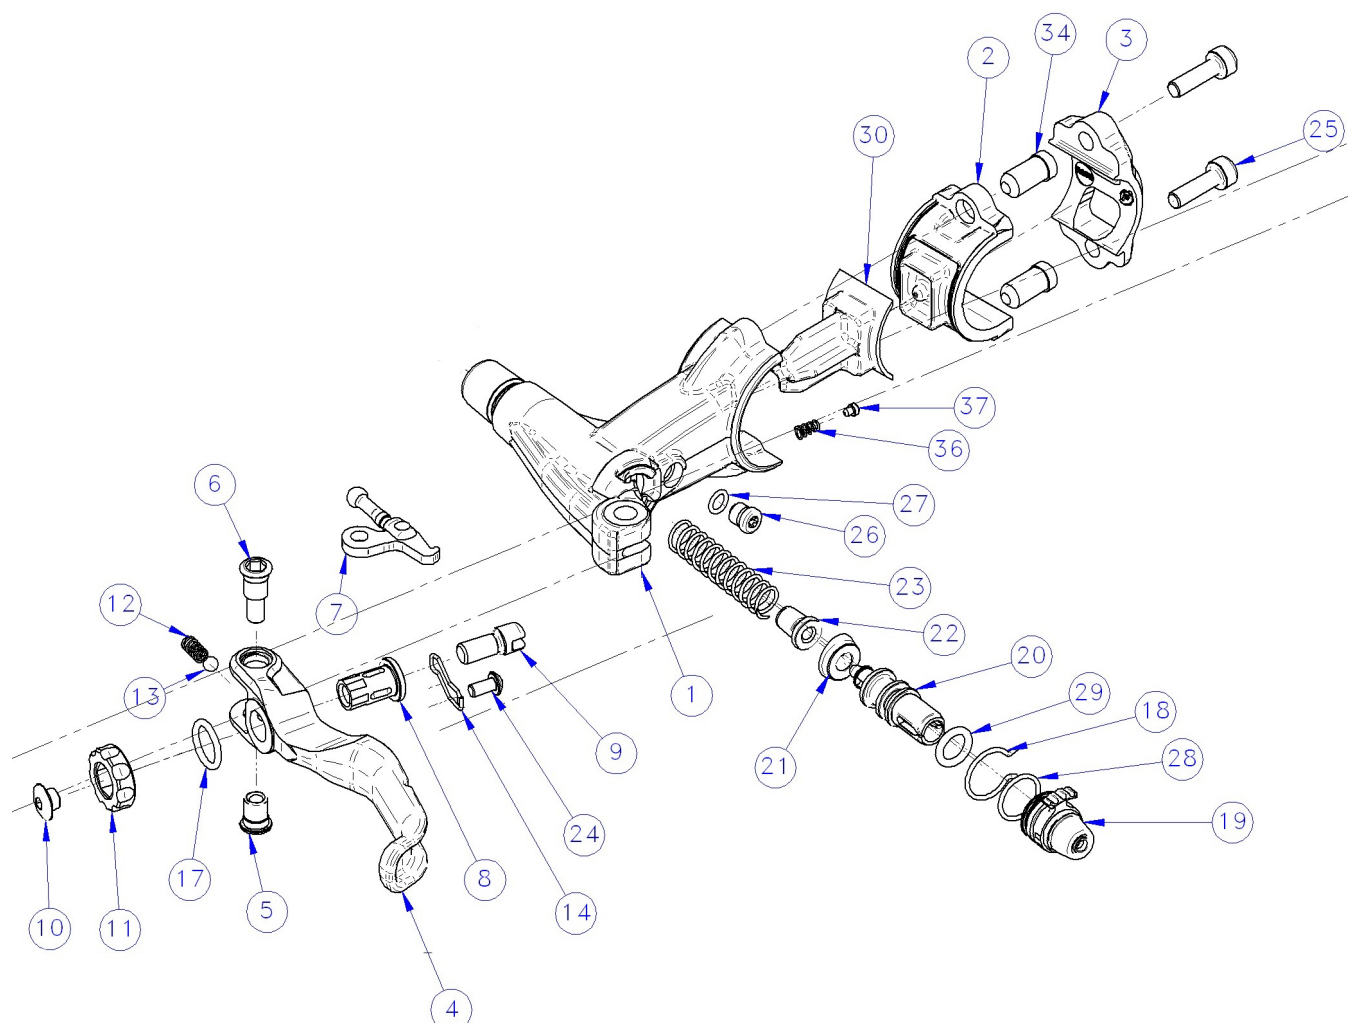

THE ONE - THE ONE PUMP - POMPA THE ONE

Description Descrizione	Position Posizione	Code Codice
The One Complete pump Pompa completa The One	All the parts	FD50603-00
The One Complete Body pump Corpo pompa completa The One	1-2-30-34(2 Pcs.)-36-37	FD40109-20
“Standard” Brake lever Kit Kit Leva freno “Profilo Alto”	4-5-6	FD40111-20
“DH” Brake lever Kit Kit Leva freno “Profilo Basso”	4-5-6	FD40112-20
Lever adjustment kit Kit regolazione leva	7-8-9-10-11-12-13-14-17-24	FD40110-20
Piston kit Kit pistone	20-21-22-23-29-(grease/grasso)	FD40106-20
F.c.s. Adjustment kit Kit regolazione F.c.s.	18-19-28	FD40108-20
Screw reservoir kit Kit viti serbatoio	26-27	FD40049-20
Pump clamp and screws Collarino pompa con viti	3-25(2 Pcs.)	FD40107-20

THE ONE - THE ONE CALIPER – PINZA THE ONE

Description Descrizione	Position Posizione	Code Codice
The One Complete caliper Pinza completa The One	All the parts	FD50078-00
Screws kit Kit viti	2-5-8-12	FD40116-10
Piston kit (2 pcs) Kit pistoni (2 pz)	9(2 Pcs.)-1(2 Pcs.)- (grease/grasso)	FD40118-10
ORing Kit Kit OR	4-1(2 Pcs.)-6	FD40117-10
Sintered brake pads kit "Mega/The one/R1" (BOX) Kit pastiglie sinterizzate "Mega/The one/R1" (CONFEZ.)	3(2 Pcs.)-7	FD40103-10
Organic brake pads kit "Mega/The one/R1" (BOX) Kit pastiglie organiche "Mega/The one/R1" (CONFEZ.)	3(2 Pcs.)-7	FD40105-10
Allum./Organic brake pads kit "Mega/The one/R1" (BOX) Kit pastiglie organiche/allum. "Mega/The one/R1" (CONFEZ.)	3(2 Pcs.)-7	FD40107-10
Screw pads Seeger Kit (50 pcs) Kit seeger perno pastiglie (50 pz.)	5 (50 pcs)	FD40083-10