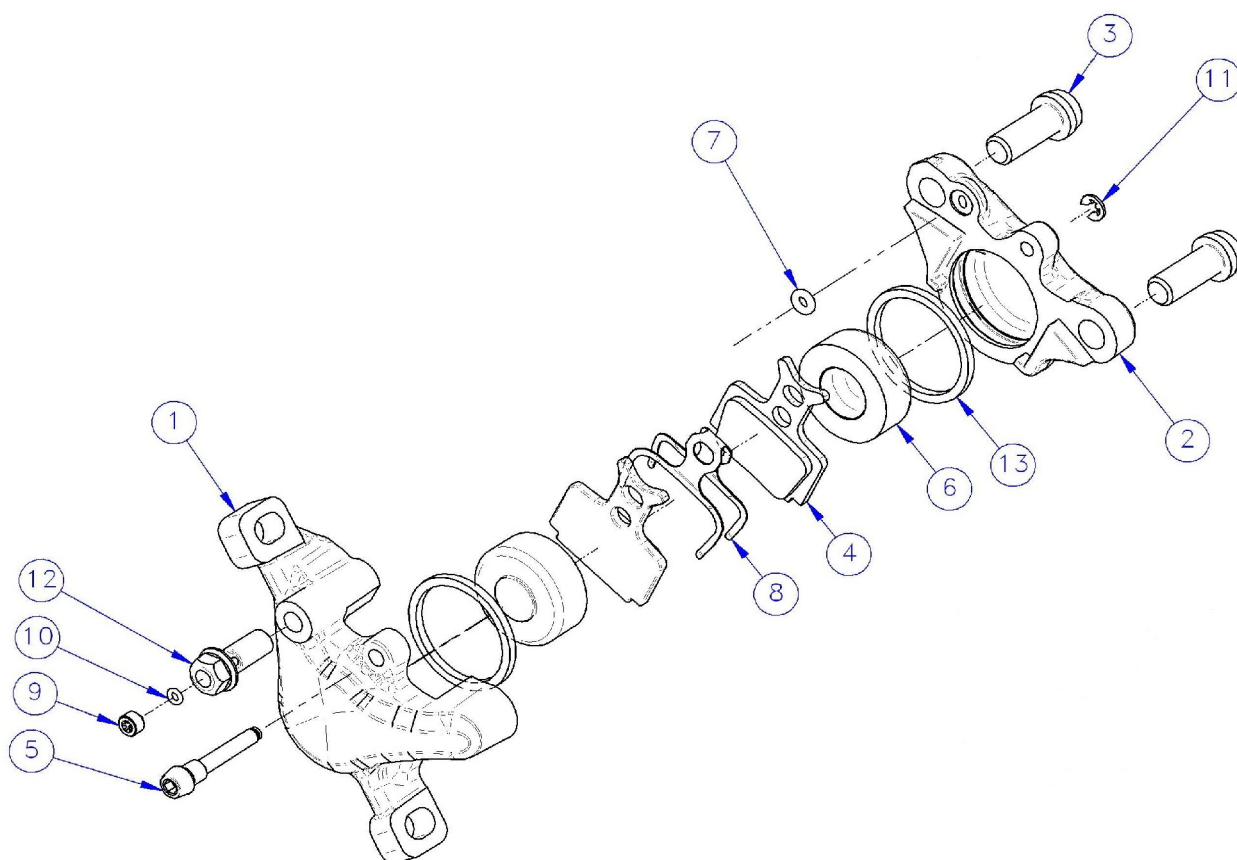

MEGA - MEGA PUMP - POMPA MEGA

Description Descrizione	Position Posizione	Code Codice
Mega Complete pump Pompa completa Mega	All the parts	FD50602-00
Mega Complete Body pump Corpo pompa completa Mega	1-2-22-28(2 Pcs.)-30-31	FD40103-20
Brake lever Kit Kit Leva freno	4-5-6	FD40104-20
Lever adjustment kit Kit regolazione leva	7-8-17-29	FD40105-20
Piston kit Kit pistone	13-14-15-16-23 – (grease/grasso)	FD40106-20
F.c.s. Adjustment kit Kit regolazione F.c.s.	11-12-21	FD40108-20
Screw reservoir kit Kit vite serbatoio	19-20	FD40049-20
Pump clamp and screws Collarino pompa con viti	3-18(2 Pcs.)	FD40107-20

MEGA - MEGA CALIPER – PINZA MEGA

Description Descrizione	Position Posizione	Code Codice
Mega Complete caliper Pinza completa Mega	All the parts	FD50077-00
Left caliper body Corpo pinza sinistro	1	FD-C151-27
Right caliper body Corpo pinza destro	2	FD-C152-27
Screws kit Kit viti	3(2 Pcs.)-5-9-11-12	FD40115-10
Piston kit (2 pcs) Kit pistoni (2 pz)	6(2 Pcs.)-13(2 Pcs.)- (grease/grasso)	FD40114-10
ORing Kit Kit OR	10-13(2 Pcs.)-7	FD40113-10
Sintered brake pads kit "Mega/The one/R1" (BOX) Kit pastiglie sinterizzate "Mega/The one/R1" (CONFEZ.)	4(2 Pcs.)-8	FD40103-10
Organic brake pads kit "Mega/The one/R1" (BOX) Kit pastiglie organiche "Mega/The one/R1" (CONFEZ.)	4(2 Pcs.)-8	FD40105-10
Allum./Organic brake pads kit "Mega/The one/R1" (BOX) Kit pastiglie organiche/allum. "Mega/The one/R1" (CONFEZ.)	4(2 Pcs.)-8	FD40107-10
Screw pads Seeger Kit (50 pcs) Kit seeger perno pastiglie (50 pz.)	11 (50 pcs)	FD40083-10