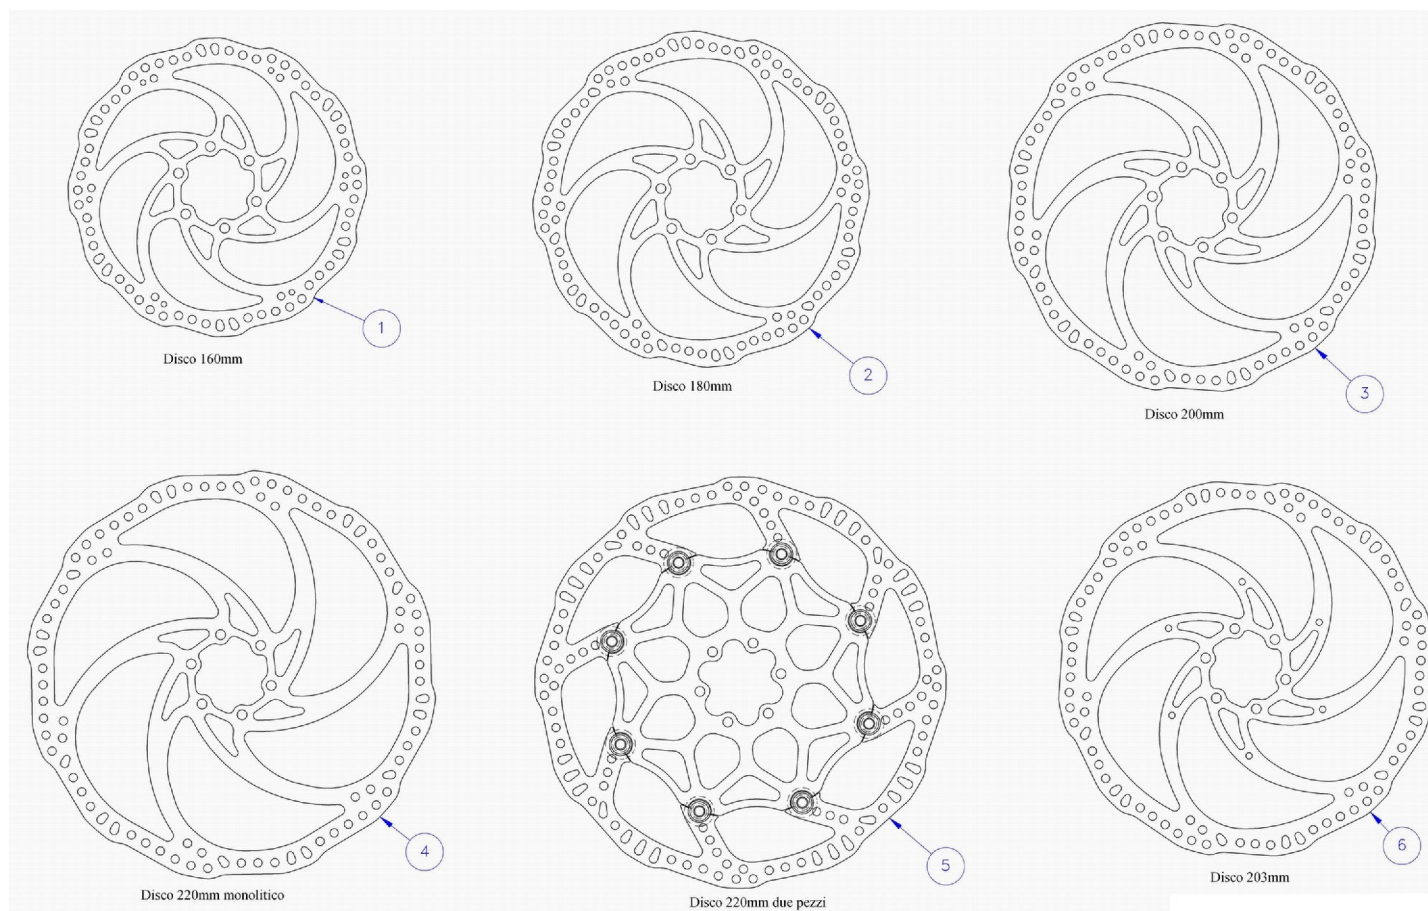

ORO/MEGA/THE ONE - DISCS - DISCHI

Description Descrizione	Position Posizione	Code Codice
Disc Ø160mm - 6 bolt Disco Ø160mm - 6 Fori	1	FD50691-00
Disc Ø180mm - 6 bolt Disco Ø180mm - 6 Fori	2	FD50692-00
Disc Ø200mm - 6 bolt Disco Ø200mm - 6 Fori	3	FD50693-00
Disc Ø220mm - 6 bolt (Solid) Disco Ø220mm - 6 Fori (Monolitico)	4	FD50694-00
Disc Ø220mm - 6 bolt (Al.carrier) Disco Ø220mm - 6 Fori (Interno alluminio)	5	FD50690-00
Disc Ø203mm - 6 bolt Disco Ø203mm - 6 Fori	6	FD50695-00
Disc screws kit (6 pcs.) Kit viti disco (6 pz.)	--	FD40001-50
(Titanium) Disc screws kit (6 pcs.) Kit viti disco in titanio (6 pz.)	--	FD40002-50