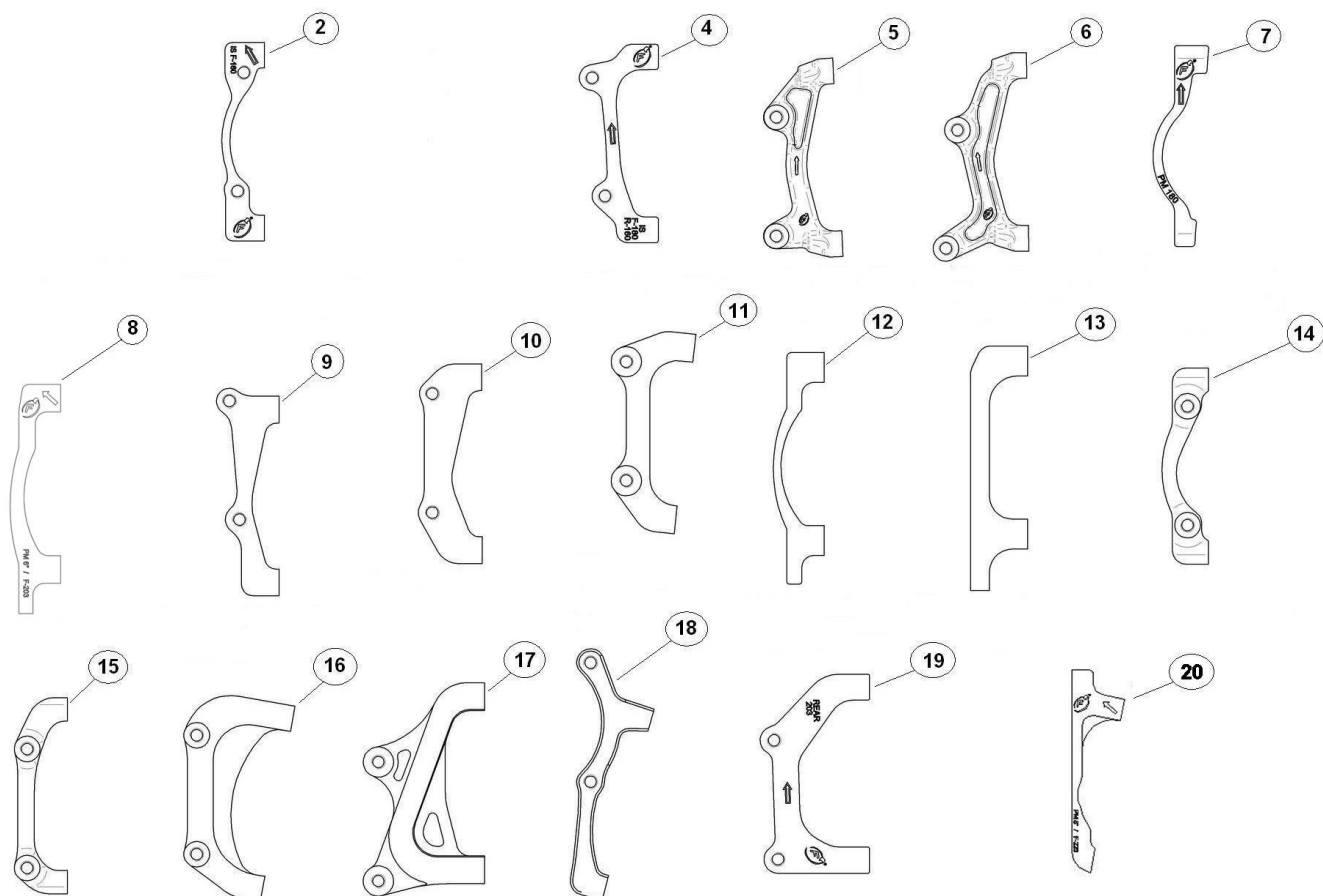

Adaptors – ADATTATORI

Description Descrizione	Position Posizione	Code Codice
Front adaptor P.M. for Ø160mm I.S. Adattatore anteriore P.M. per I.S. Ø160 mm	2	FD40089-10
Adaptor for front Ø180mm I.S. or Rear Ø160mm I.S. Adattatore PM per I.S. Ø180mm Anteriore o I.S. Ø160mm Posteriore	4	FD40062-10
Adaptor for front Ø200mm I.S. or Rear Ø180mm I.S. Adattatore PM per I.S. Ø200mm Anteriore o I.S. Ø180mm Posteriore	5	FD40063-10
Adaptor for front Ø220mm I.S. or Rear Ø200mm I.S. Adattatore PM per I.S. Ø220mm Anteriore o I.S. Ø200mm Posteriore	6	FD40064-10
Front adaptor P.M. for Ø180mm P.M. 6" Adattatore anteriore P.M. per P.M. 6" Ø180mm	7	FD40074-10
Front adaptor P.M. for Ø200mm Fox F40 Adattatore anteriore P.M. per Fox F40 Ø200mm	9	FD40073-10
Front adaptor P.M. for Ø220mm Fox F40 Adattatore anteriore P.M. per Fox F40 Ø220mm	10	FD40084-10
Front adaptor P.M. for Ø180mm Marzocchi QR20 Adattatore anteriore P.M. per Marzocchi QR20 Ø180mm	11	FD40088-10
Front adaptor P.M. for Ø200mm P.M. 6" Adattatore anteriore P.M. per P.M. 6" Ø200mm	12	FD40065-10
Front adaptor P.M. for Ø220mm P.M. Adattatore anteriore P.M. per P.M. Ø220mm	13	FD40085-10