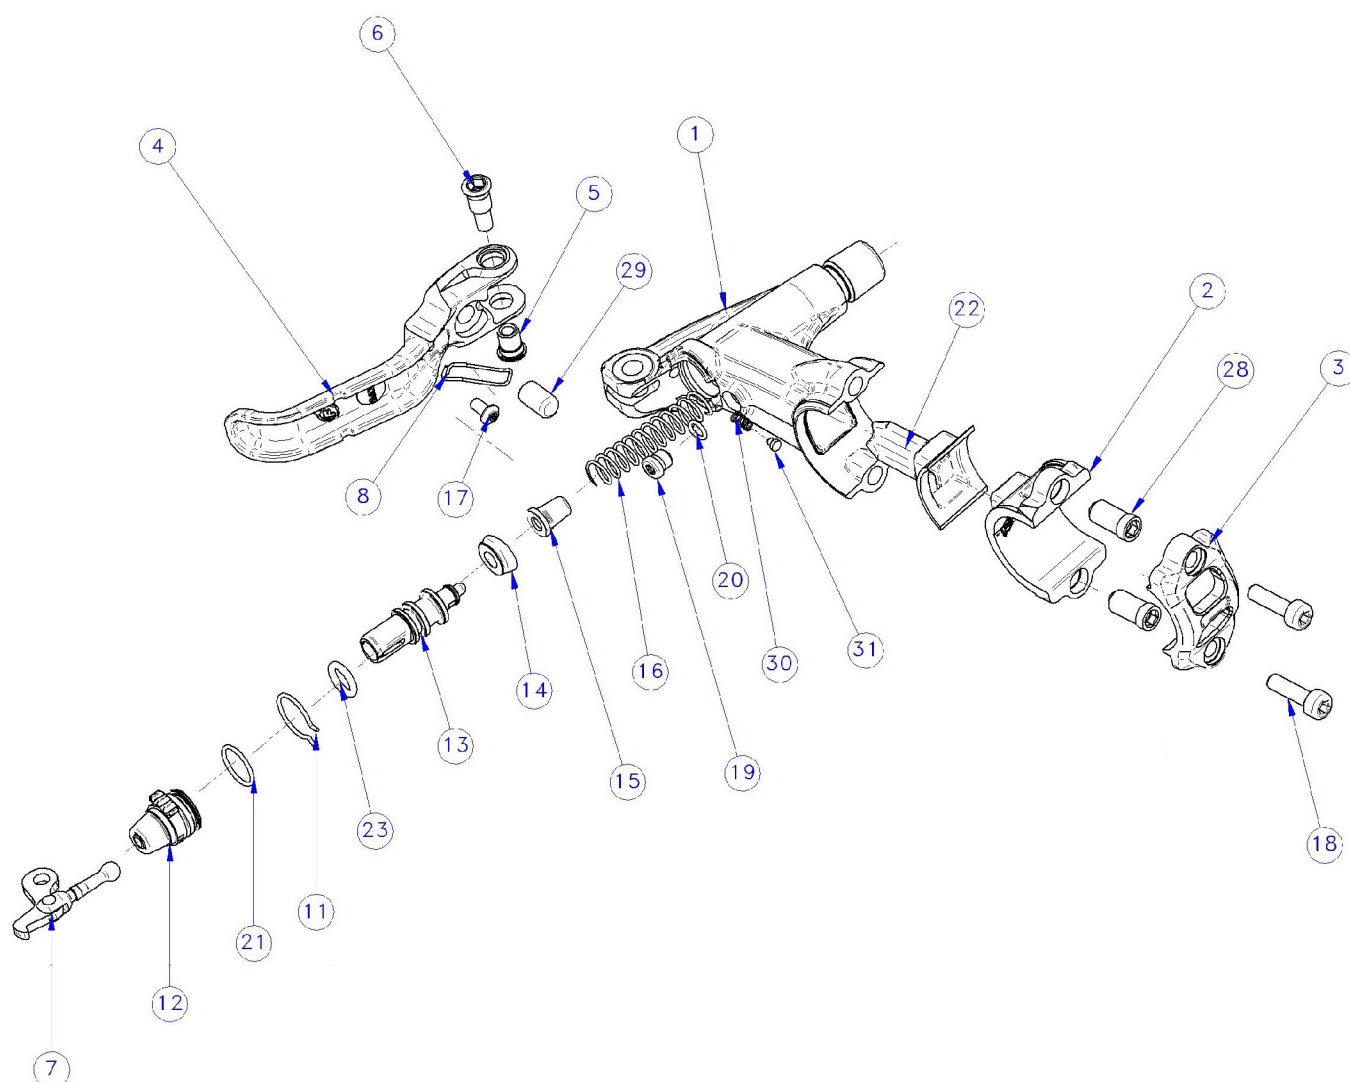

MEGA - MEGA PUMP - POMPA MEGA

Description Descrizione	Position Posizione	Code Codice
Mega Complete pump Pompa completa Mega	All the parts	FD50602-00
Mega Complete Body pump Corpo pompa completa Mega	1-2-22-28(2 Pcs.)-30-31	FD40103-20
Brake lever Kit Kit Leva freno	4-5-6	FD40104-20
Lever adjustment kit Kit regolazione leva	7-8-17-29	FD40105-20
Piston kit Kit pistone	13-14-15-16-23 – (grease/grasso)	FD40106-20
F.c.s. Adjustment kit Kit regolazione F.c.s.	11-12-21	FD40108-20
Screw reservoir kit Kit vite serbatoio	19-20	FD40049-20
Pump clamp and screws Collarino pompa con viti	3-18(2 Pcs.)	FD40107-20

MEGA - MEGA CALIPER – PINZA MEGA

Description Descrizione	Position Posizione	Code Codice
Mega Complete caliper Pinza completa Mega	All the parts	FD50077-00
Left caliper body Corpo pinza sinistro	1	FD-C151-27
Right caliper body Corpo pinza destro	2	FD-C152-27
Screws kit Kit viti	3(2 Pcs.)-5-9-11-12	FD40115-10
Piston kit (2 pcs) Kit pistoni (2 pz)	6(2 Pcs.)-13(2 Pcs.)- (grease/grasso)	FD40114-10
ORing Kit Kit OR	10-13(2 Pcs.)-7	FD40113-10
Sintered brake pads kit "Mega/The one/R1" (BOX) Kit pastiglie sinterizzate "Mega/The one/R1" (CONFEZ.)	4(2 Pcs.)-8	FD40103-10
Organic brake pads kit "Mega/The one/R1" (BOX) Kit pastiglie organiche "Mega/The one/R1" (CONFEZ.)	4(2 Pcs.)-8	FD40105-10
Allum./Organic brake pads kit "Mega/The one/R1" (BOX) Kit pastiglie organiche/allum. "Mega/The one/R1" (CONFEZ.)	4(2 Pcs.)-8	FD40107-10
Screw pads Seeger Kit (50 pcs) Kit seeger perno pastiglie (50 pz.)	11 (50 pcs)	FD40083-10