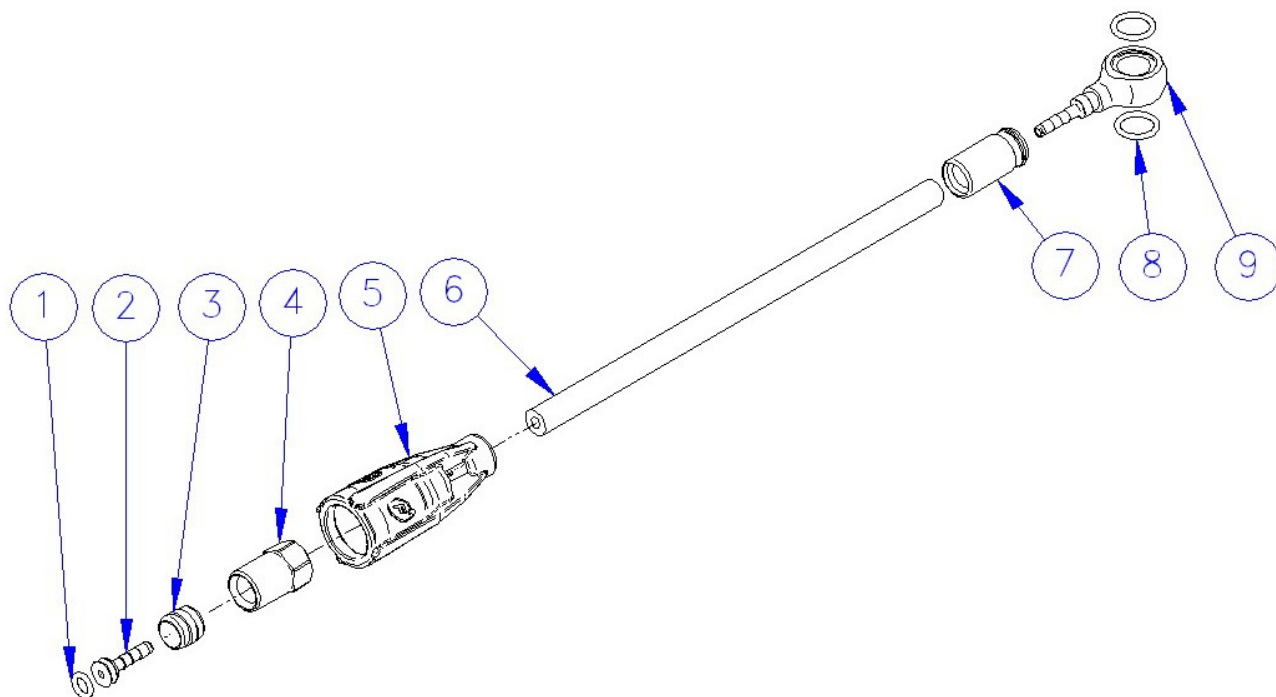

MEGA - MEGA CALIPER – PINZA MEGA

Description Descrizione	Position Posizione	Code Codice
Mega Complete caliper Pinza completa Mega	All the parts	FD50077-00
Left caliper body Corpo pinza sinistro	1	FD-C151-27
Right caliper body Corpo pinza destro	2	FD-C152-27
Screws kit Kit viti	3(2 Pcs.)-5-9-11-12	FD40115-10
Piston kit (2 pcs) Kit pistoni (2 pz)	6(2 Pcs.)-13(2 Pcs.)- (grease/grasso)	FD40114-10
ORing Kit Kit OR	10-13(2 Pcs.)-7	FD40113-10
Sintered brake pads kit "Mega/The one/R1" (BOX) Kit pastiglie sinterizzate "Mega/The one/R1" (CONFEZ.)	4(2 Pcs.)-8	FD40103-10
Organic brake pads kit "Mega/The one/R1" (BOX) Kit pastiglie organiche "Mega/The one/R1" (CONFEZ.)	4(2 Pcs.)-8	FD40105-10
Allum./Organic brake pads kit "Mega/The one/R1" (BOX) Kit pastiglie organiche/allum. "Mega/The one/R1" (CONFEZ.)	4(2 Pcs.)-8	FD40107-10
Screw pads Seeger Kit (50 pcs) Kit seeger perno pastiglie (50 pz.)	11 (50 pcs)	FD40083-10

MEGA/THE ONE HYDRAULIC TUBE – TUBO IDRAULICO

Description Descrizione	Position Posizione	Code Codice
Tube joint kit Kit raccordi tubo	1-2-3-4	FD40018-40
200 cm Complete hydraulic tube Tubo olio 200 cm completo	All the parts	FD50126-00
Tube cover kit (50 pcs) Gommino copritubo (50 pcs)	5 (50 Pcs.)	FD40019-40
Compression fitting kit (50 pcs) Kit biconico (50pz)	3 (50 pz)	FD40013-40
Nut kit (50 pcs) Kit bussola di serraggio (50 pz)	4 (50 pz)	FD40103-40
Pin kit (50 pcs) Kit spina (50 pz)	5 (50 pcs)	FD40015-40
O-ring 6x1 kit (100 pcs) Kit o-ring 6x1 (100 pz)	8 (100 pcs)	FD40016-40
O-ring 3x1 kit (50 pcs) Kit o-ring 3x1 (50 pz)	9 (50 pcs)	FD40017-40